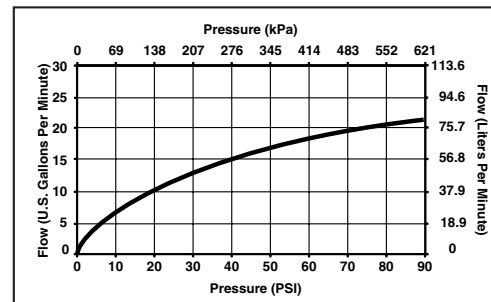

COMPLIES WITH:

- ASME A112.18.1 / CSA B125.1
- Indicates compliance to ICC/ANSI A117.1

Delta Faucet Company

Indianapolis, Indiana 46280
A Division of Masco Corporation of Indiana
© 2009 Masco Corporation of Indiana

Delta reserves the right (1) to make changes in specifications and materials, and (2) to change or discontinue models, both without notice or obligation. Dimensions are for reference only. See current full-line price book or www.brizo.com for finish options and product availability.