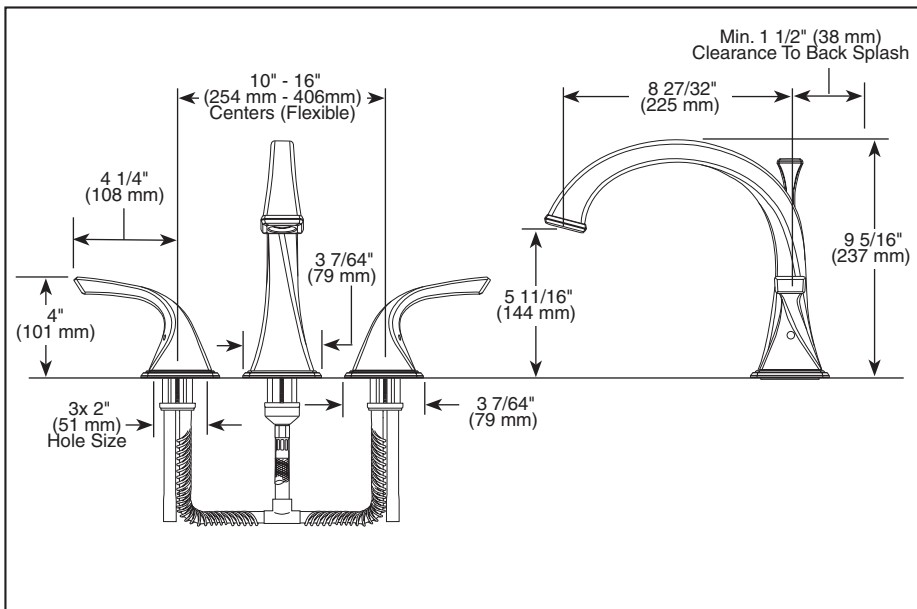

T67330▲

Submitted Model No.: _____

Specific Features: _____

▲ Designate Proper Finish Suffix

BRIZO®

BATH VALVES

- Virage™ Collection
- Two-Handle Roman Tub Valve
- Trim Only
- Rough-In Kit Must Also be Ordered to Complete Installation (R62707)
- Flexible Deck or Ledge Mount
- Ceramic Disc Valving
- 10" – 16" Centers
- Adjustable Rough-In for Thin or Thick Deck Installations
- For Thick Deck Application-Rough Installed before Mud and Tile
- Three Hole Installation

STANDARD SPECIFICATIONS:

- Roman tub trim.
- 10" – 16" centers.
- Valve mechanism shall be of the rotating cylinder type with 180° rotation.
- Ceramic disc valving.
- Hot and cold stem units shall be interchangeable.
- All operating parts shall be replaceable from the top.
- Adjustable rough-in for thick and thin deck installations.