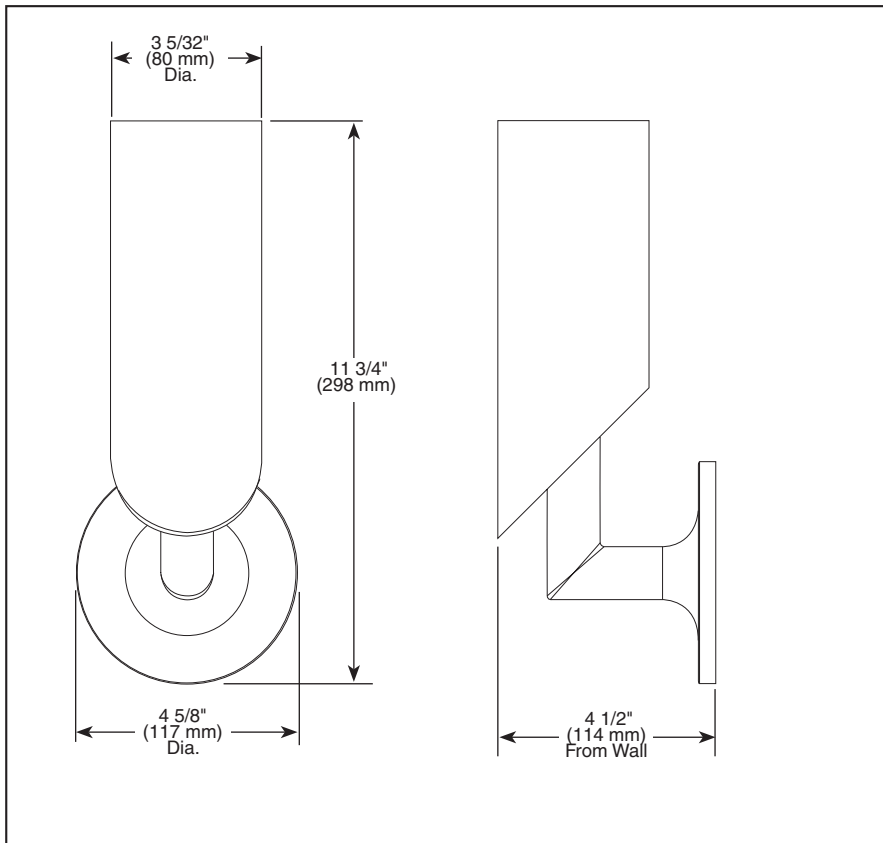

▲ Designate proper finish suffix

STANDARD SPECIFICATIONS:

- Mounting hardware and mounting instructions included with product.
- Glass dome is satin etched.
- UL approved up to 60 watts.
- Uses candelabra style bulb with E12 base, 60 watt max.
- Mounts on standard electrical box.
- Wire nuts and mounting screws are included with product.

WARRANTY

- Lifetime Faucet and Finish Limited Warranty to the original consumer purchaser to be free from defects in material and workmanship.
- 5 Year Limited Warranty for usage in all industrial, commercial and business applications.

Delta reserves the right (1) to make changes in specifications and materials, and (2) to change or discontinue models, both without notice or obligation. Dimensions are for reference only. See current full-line price book or www.brizo.com for finish options and product availability.

BSP-A-697075 Rev. A

Delta Faucet Company
Indianapolis, Indiana 46280
A Division of Masco Corporation of Indiana
© 2012 Masco Corporation of Indiana