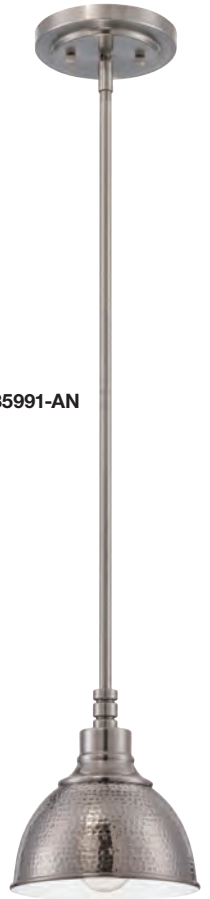

B 35923-AN

C 35993-AN

D 35991-AN

E 35901-AN

F 35973-AN

Antique Nickel (AN)

■ SKU	CONFIGURATION	GLASS/SHADE	BULB	SIZE
A 35925-AN	5 Light Down Chandelier	Hammered Metal, 7" D	5 Medium Base, 100 Watt	29.5" W x 26.88" H
B 35923-AN	3 Light Down Chandelier	Hammered Metal, 7" D	3 Medium Base, 100 Watt	22" W x 22.5" H
C 35993-AN	1 Light Large Pendant	Hammered Metal, 20" D	1 Medium Base, 100 Watt	20" W x 17.75" H
D 35991-AN	1 Light Mini Pendant	Hammered Metal, 7" D	1 Medium Base, 100 Watt	7" W x 52.5" H
E 35901-AN	1 Light Wall Sconce	Hammered Metal, 7" D	1 Medium Base, 100 Watt	7" W x 9.88" H x 8.5" E
F 35973-AN	3 Light Island	Hammered Metal, 11" D	3 Medium Base, 100 Watt	42.5" L x 11" W x 24.75" H