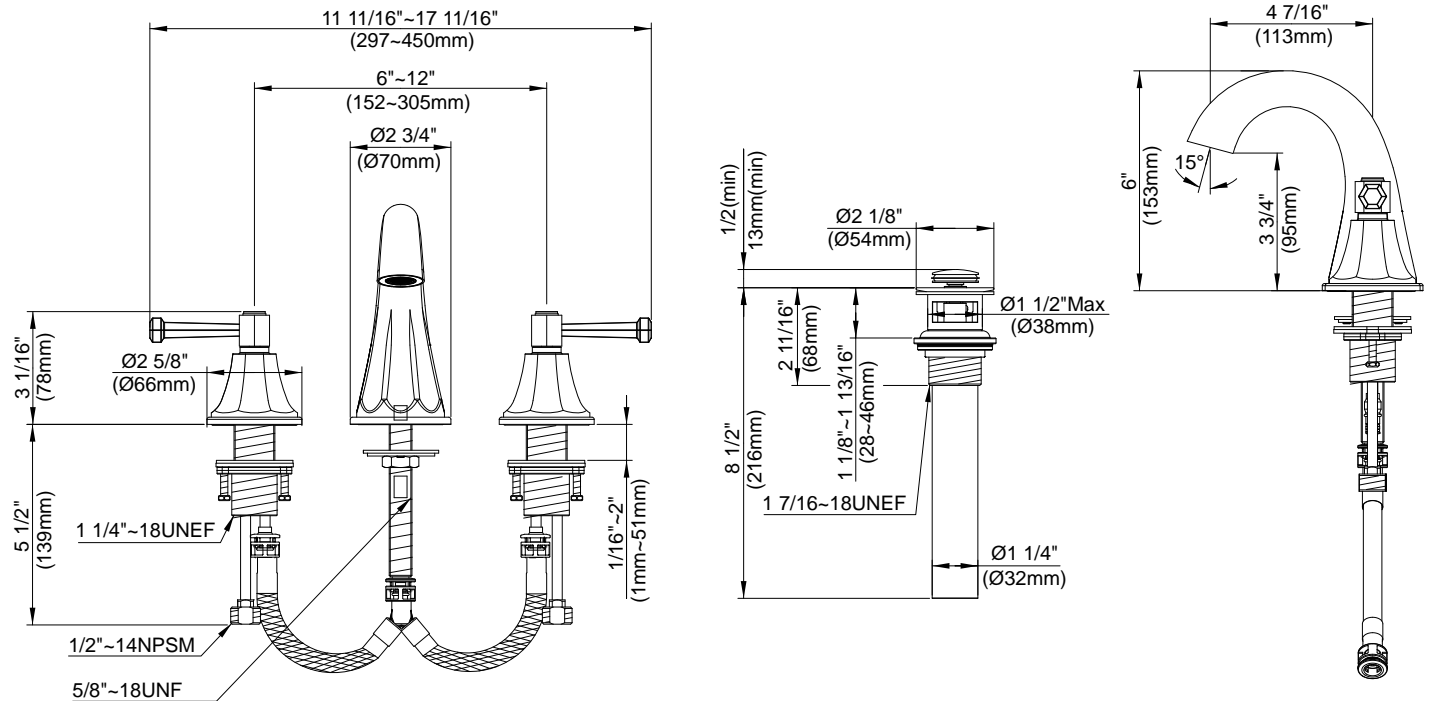

Submittal Information:

Job Name: _____
Contractor: _____

Location: _____
Contact #: _____