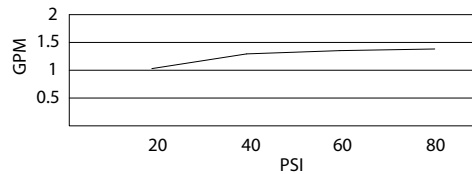

SPECIFICATIONS

BRANDYWOOD™ TWO HANDLE WIDESPREAD LAVATORY FAUCET

Model

D304268 (Replaces D314468 series)

Description

- Ceramic disc valve
- 6" high spout, 4 1/2" spout length
- Metal touch down drain assembly
- 3 hole mount
- Lever handles

Standards

- UPC/cUPC
- NSF 61-9
- Energy policy act of 1992

- ASME A112.18.1

- CSA B125

- Meets CA AB-1953

Less than 0.25% lead content

- ADA Accessibility Guidelines for Buildings and Facilities - 4.27.4 Controls and Mechanisms

Warranty

Danze products are covered by a manufacturer's limited "lifetime" warranty for manufacturing defects.

Flow Rate

Finishes Available

- Chrome
- Other: Refer to Price List for additional finish