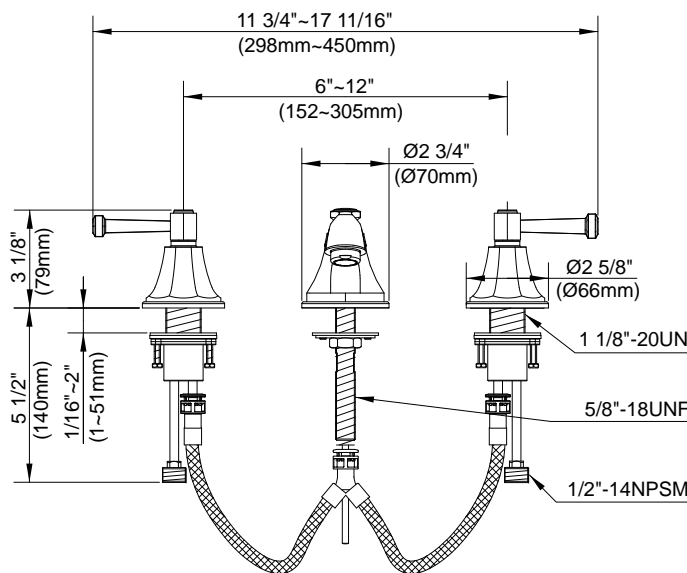

Submittal Information:

Job Name: _____
Contractor: _____

Location: _____
Contact #: _____