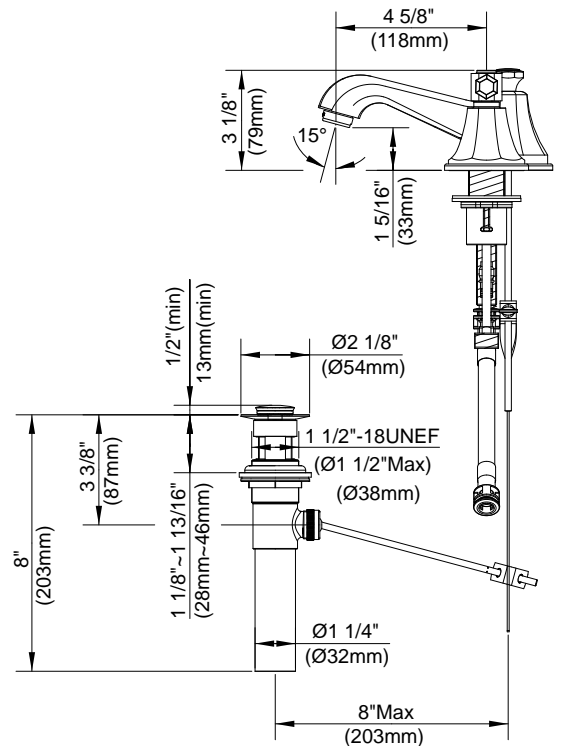

Submittal Information:

Job Name: _____
Contractor: _____

Location: _____
Contact #: _____