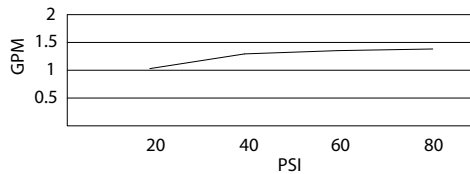

SPECIFICATIONS

BRANDYWOOD™ TWO HANDLE WIDESPREAD LAVATORY FAUCET

Model

D304068 (Replaces D304468 series)

Description

- Ceramic disc valve
- 3" high spout, 5 1/2" spout length
- Metal pop-up drain assembly
- 3 hole mount
- Lever handles

Standards

Certified to NSF/ANSI 61 Section 9

- NSF 61-9
- Energy Policy Act of 1992

NSF/ANSI 372

- ASME A112.18.1M/A112.18.1
- NSF/ANSI 372
- CSA B125.1

- ADA Accessibility Guidelines for Buildings and Facilities - 4.27.4 Controls and Mechanisms

Warranty

Danze products are covered by a manufacturer's limited "lifetime" warranty for manufacturing defects.

Flow Rate

Finishes Available

- Chrome
- Other: Refer to Price List for additional finish