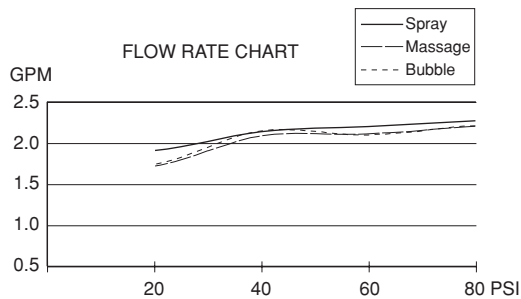

4" THREE FUNCTION SHOWERHEAD

Description

- 3 functions: regular, massage and aerated drench

Flow & Valving

D461146

Available Colors & Finish

- Chrome
- Brushed Nickel (BN)

Flow Rate

- Conforms to Energy Policy Act of 1992 - maximum flow rate at 80psi of 2.5gpm.

Standards

- Listed IAPMO/UPC
- CSA B125
- Energy policy act of 1992

Warranty

Danze products are covered by a manufacturer's limited "lifetime" warranty for manufacturing defects.