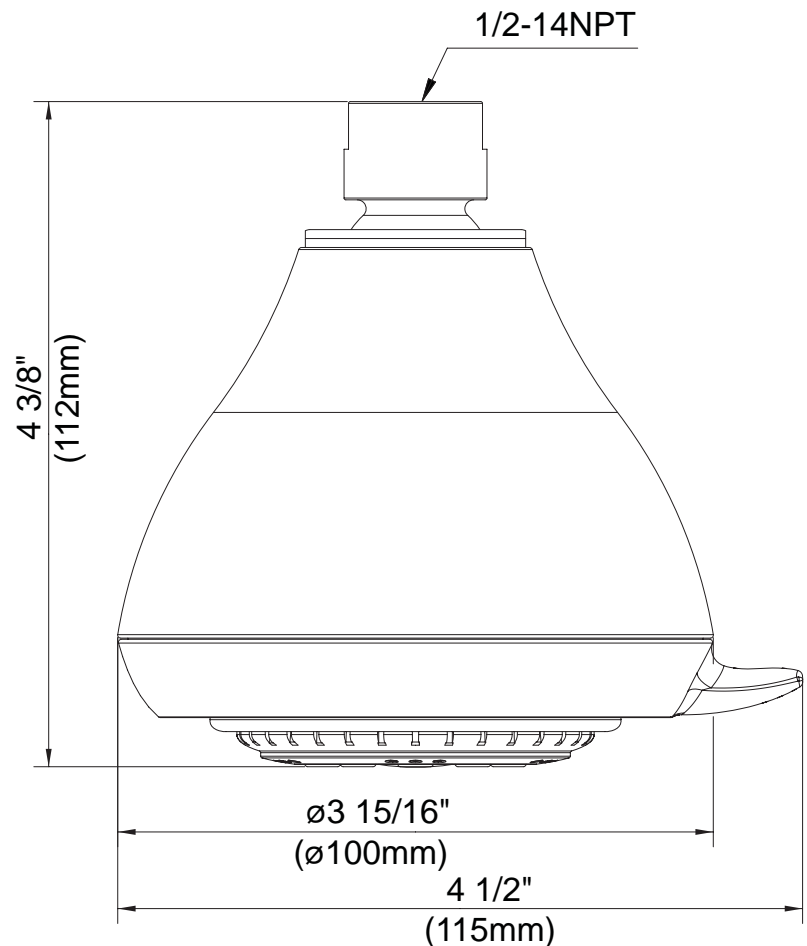

4" THREE FUNCTION SHOWERHEAD

Description

- 3 functions: regular, massage and aerated drench

Flow & Valving

D461146

Available Colors & Finish

- Chrome
- Brushed Nickel (BN)

Flow Rate

- Conforms to Energy Policy Act of 1992 - maximum flow rate at 80psi of 2.5gpm.

Standards

- Listed IAPMO/UPC
- CSA B125
- Energy policy act of 1992

Warranty

Danze products are covered by a manufacturer's limited "lifetime" warranty for manufacturing defects.