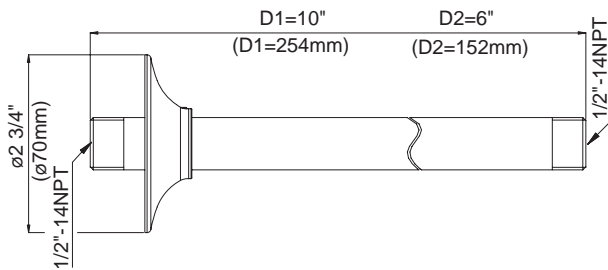

D481306 & D481316