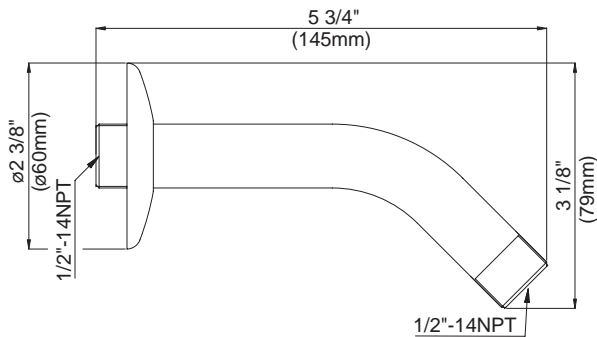

D481136

Available Colors & Finish

- Chrome
- Brushed Nickel (BN)
- Polished Brass (PBV)
- Antique Copper (AC)
- Oil Rub Bronze (RB)

Available Colors & Finish

- Chrome
- Brushed Nickel (BN)