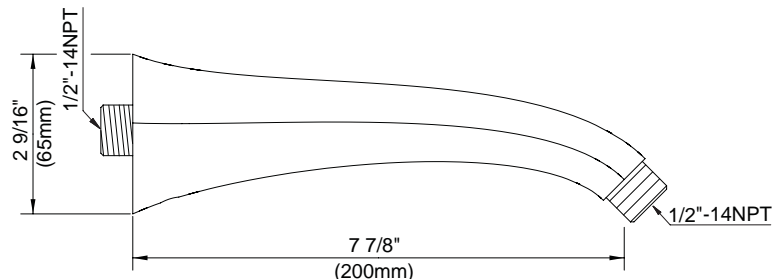

D481500

Specific Features: _____ Submitted Model No.: _____