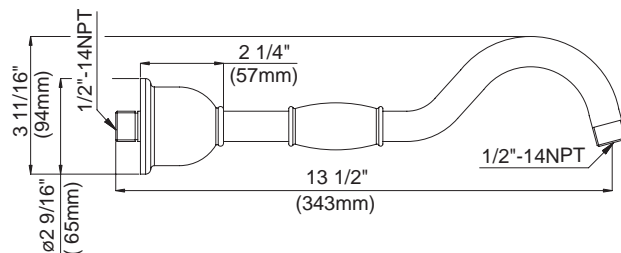

SHOWERHEAD ACCESSORIES

Description

- All brass construction

Standards

- Listed IAPMO/UPC
- CSA B125
- Energy policy act of 1992

Warranty

Danze products are covered by a manufacturer's limited "lifetime" warranty for manufacturing defects.

Available Colors & Finish

- Chrome
- Antique Copper (AC)
- Brushed Nickel (BN)
- Distressed Nickel (DN)
- Polished Brass (PBV)
- Oil Rub Bronze (RB)

Available Colors & Finish

- Chrome
- Brushed Nickel (BN)
- Antique Copper (AC)
- Polished Brass (PBV)
- Oil Rub Bronze (RB)

Available Colors & Finish

- Chrome
- Brushed Nickel (BN)
- Polished Brass (PBV)
- Antique Copper (AC)
- Oil Rub Bronze (RB)

Available Colors & Finish

- Chrome
- Brushed Nickel (BN)

D481376

D481500

Specific Features: _____ Submitted Model No.: _____