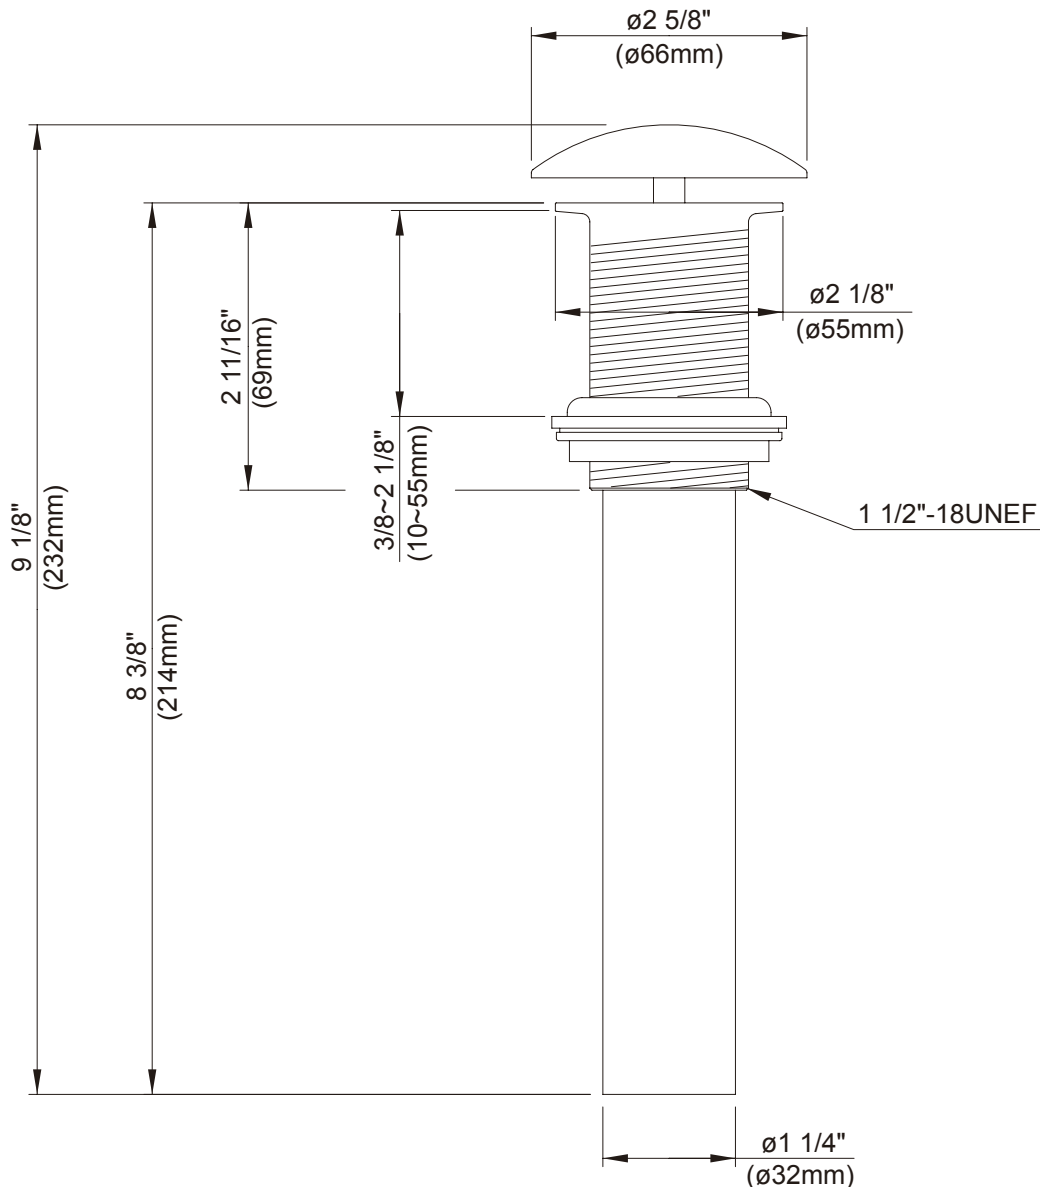

Specific Features: _____ Submitted Model No.: _____