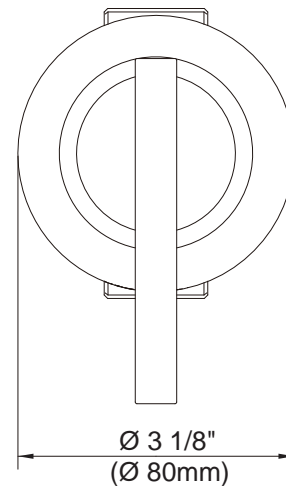

Submittal Information:

Job Name: _____
Contractor: _____

Location: _____
Contact #: _____