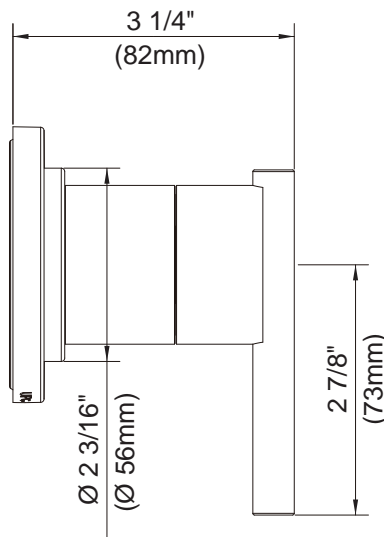

Submittal Information:

Job Name: _____
Contractor: _____

Location: _____
Contact #: _____