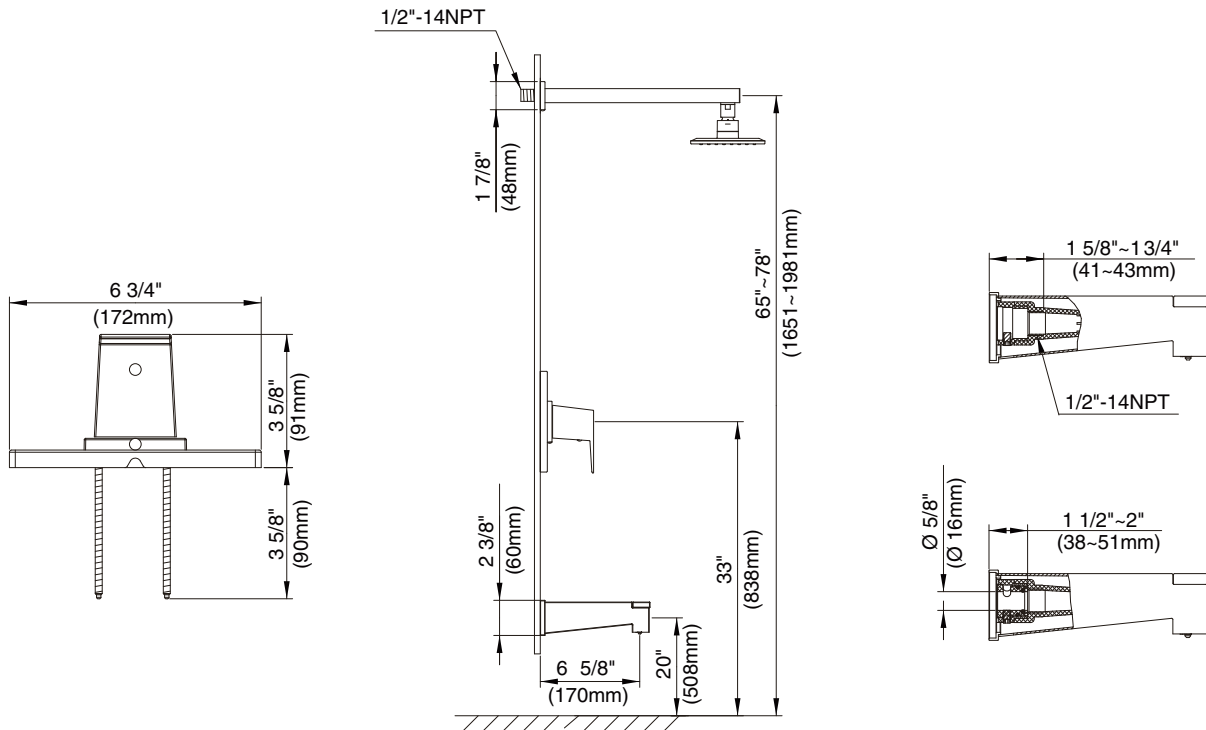

Submittal Information:

Job Name: _____
Contractor: _____

Location: _____
Contact #: _____