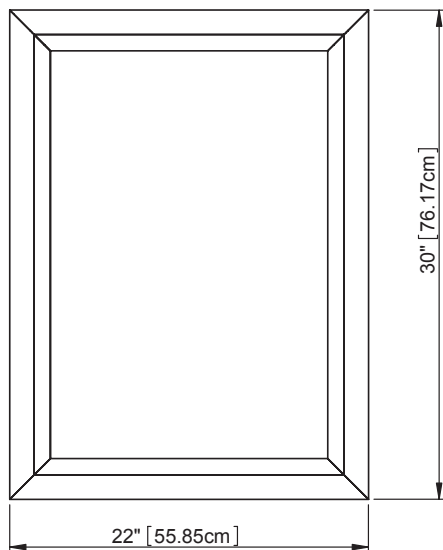

PRODUCT DESCRIPTION

PRODUCT MEASUREMENTS

- Width: 22 inches (55.85 cm)
- Depth: 5 inches (12.68 cm)
- Height: 30 inches (76.17 cm)

ROUGHING-IN DIMENSIONS

TOP VIEW

FRONT VIEW

BACK VIEW

SIDE VIEW