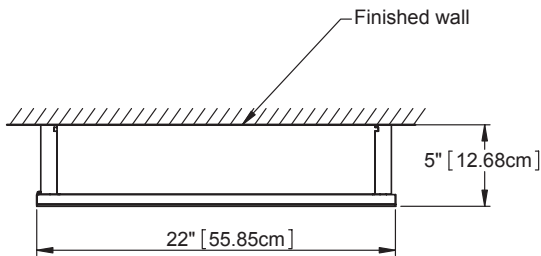

PRODUCT DESCRIPTION

PRODUCT MEASUREMENTS

- Width: 22 inches (55.85 cm)
- Depth: 5 inches (12.68 cm)
- Height: 30 inches (76.17 cm)

ROUGHING-IN DIMENSIONS

TOP VIEW

FRONT VIEW

BACK VIEW

SIDE VIEW