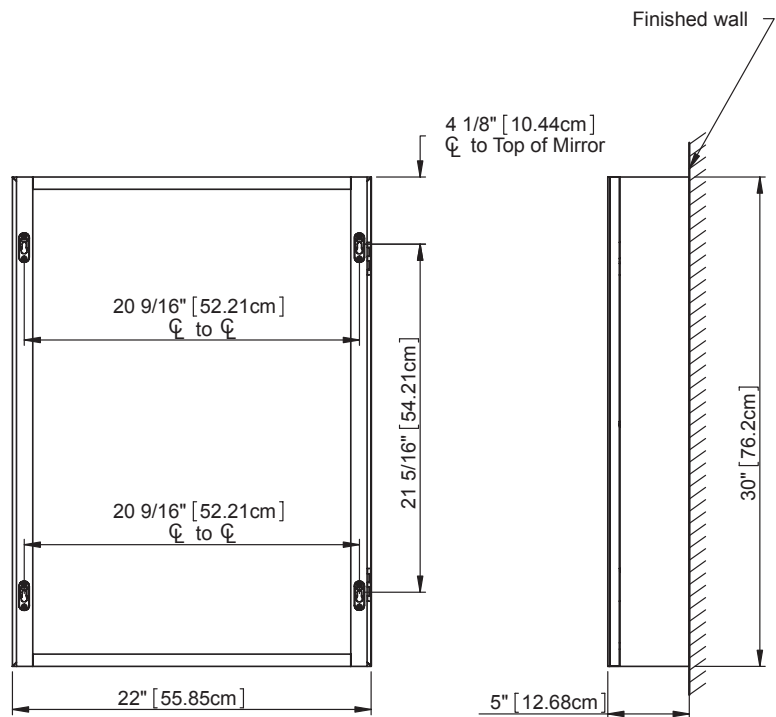

PRODUCT DESCRIPTION

PRODUCT MEASUREMENTS

- Width: 22 inches (55.85 cm)
- Depth: 5 inches (12.68 cm)
- Height: 30 inches (76.17 cm)

ROUGHING-IN DIMENSIONS

TOP VIEW

FRONT VIEW

BACK VIEW

SIDE VIEW