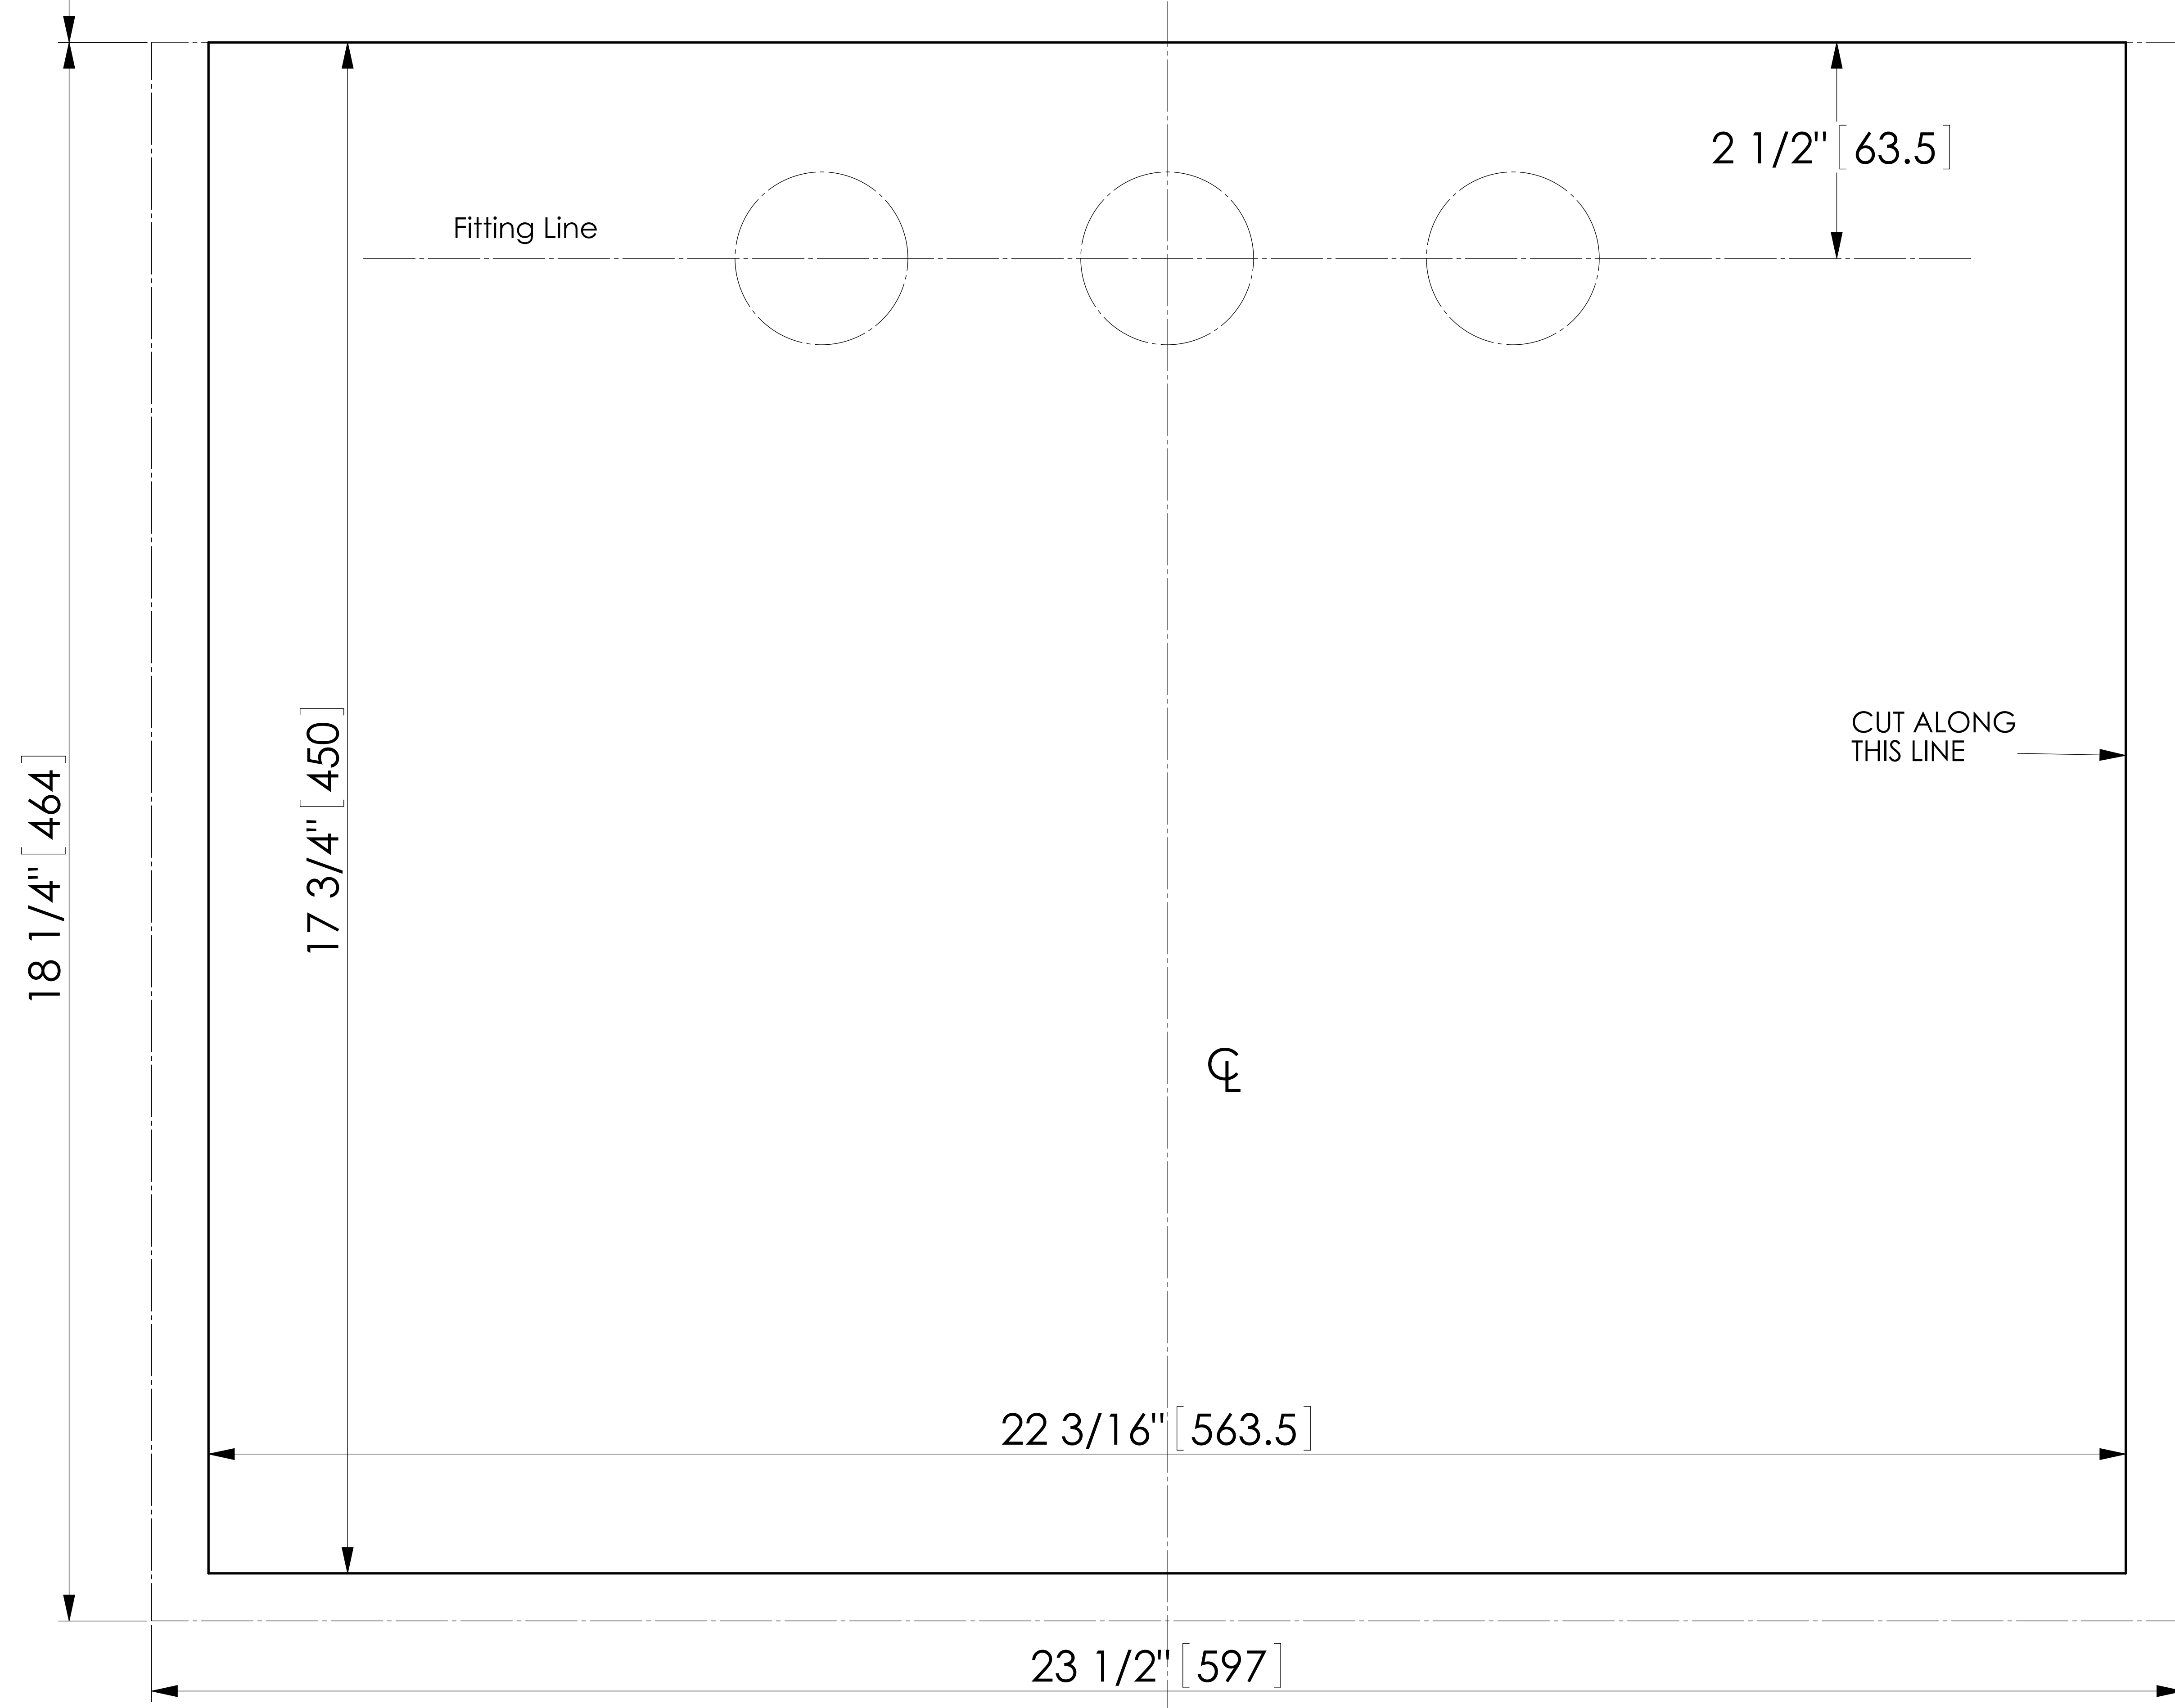

Finished Wall

OPTIONAL

CUT ALONG THIS LINE

Rim of Lavatory

⌀

Fitting Line

18 1/4" [464]

17 3/4" [450]

2 1/2" [63.5]

22 3/16" [563.5]

23 1/2" [597]

DECOLAV[®]

Cut-Out Template
For Model No.
HVC1419-301/LVC1419-301

When plotting template full size:
Make sure horizontal and vertical dimensions
match the dimensions labeled in the template