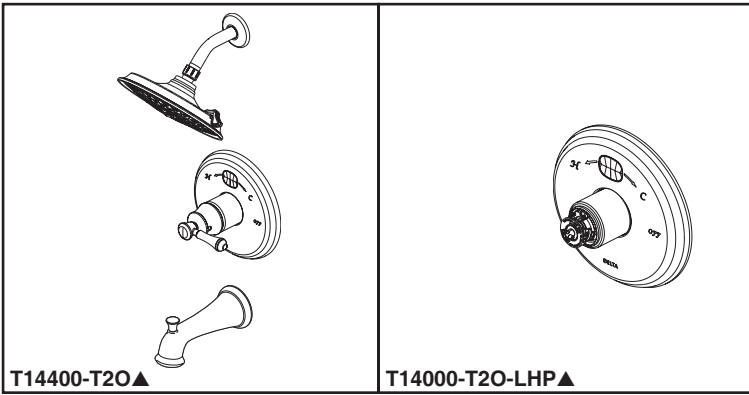

STANDARD SPECIFICATIONS:

- Monitor® 14 Series pressure balanced bath mixing valve trim.
- Maintains a balanced pressure of hot and cold water even when a valve is turned on or off elsewhere in the system.
- For use with MultiChoice® Universal rough valve body. (R10000 Series).
- Back-to-back installation capability.
- Solid brass forged body.
- Temperature only controlled with handle.
- Field adjustable to limit handle rotation into hot water zone.
- 120° maximum handle rotation.

Submitted Model No.: _____
 Specific Features: _____

52687▲ (Showerhead)

3 1/2" (88 mm)
 8 1/4" (210 mm)

- H₂Okinetic™ Spray
- Full Body Spray
- Pause

RP52153▲ (Pull-Up Diverter)

7 9/16" (192 mm)
 3 3/16" (80 mm)