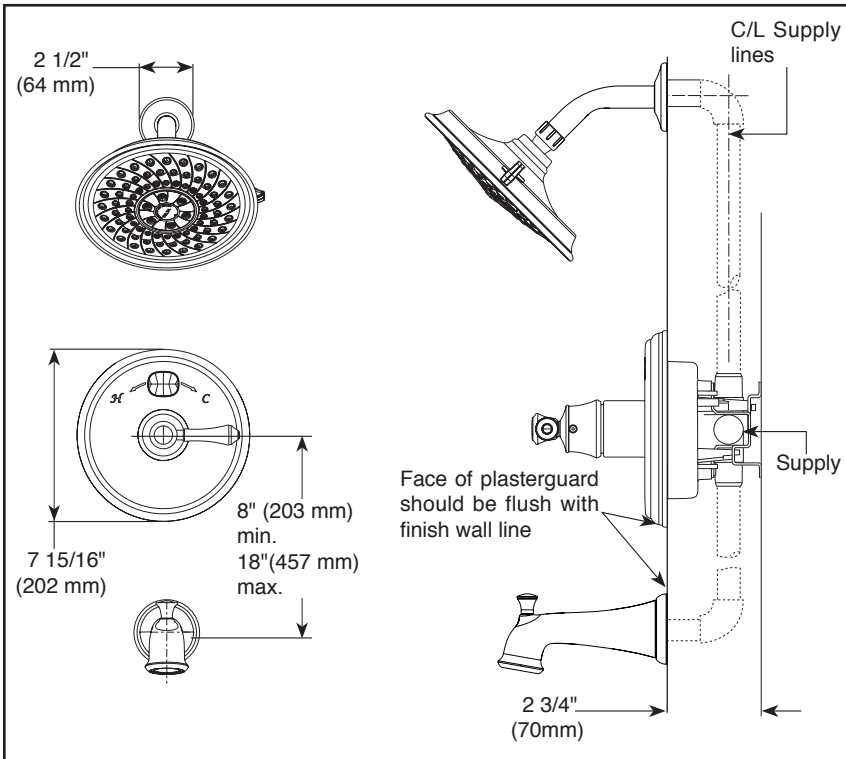

STANDARD SPECIFICATIONS:

- Monitor® 14 Series pressure balanced bath mixing valve trim.
- Maintains a balanced pressure of hot and cold water even when a valve is turned on or off elsewhere in the system.
- For use with MultiChoice® Universal rough valve body. (R10000 Series).
- Back-to-back installation capability.
- Solid brass forged body.
- Temperature only controlled with handle.
- Field adjustable to limit handle rotation into hot water zone.
- 120° maximum handle rotation.

COMPLIES WITH

- ASME A112.18.1 / CSA B125.1
- Indicates compliance to ICC/ANSI A117.1 - Valve control only
- EPA WaterSense®

55 E. 111th Street, Indianapolis, Indiana 46280
 350 South Edgeware Road, St. Thomas, Ontario Canada N5P 4L1
 © 2015 Masco Corporation of Indiana

Submitted Model No.: _____
 Specific Features: _____

52687▲ (Showerhead)

3 1/2" (88 mm)
 8 1/4" (210 mm)

- H₂Okinetic™ Spray
- Full Body Spray
- Pause

RP52153▲ (Pull-Up Diverter)

7 9/16" (192 mm)
 3 3/16" (80 mm)