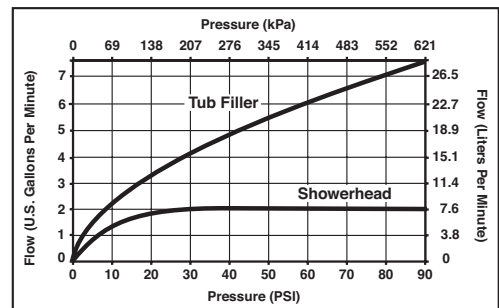

TUB AND SHOWER FAUCET TRIM

- Traditional Temp₂O™ Tub/Shower and Valve only
- Temperature display changes color as temperature changes
- Easy-turn 3-spray adjustable showerhead
- Touch-Clean® Nozzles
- Uses 3 AAA batteries (Included)
- Option for °F / °C
- Low battery indicator on LED screen

STANDARD SPECIFICATIONS:

- Monitor® 14 Series pressure balanced bath mixing valve trim.
- Maintains a balanced pressure of hot and cold water even when a valve is turned on or off elsewhere in the system.
- For use with MultiChoice® Universal rough valve body. (R10000 Series).
- Back-to-back installation capability.
- Solid brass forged body.
- Temperature only controlled with handle.
- Field adjustable to limit handle rotation into hot water zone.
- 120° maximum handle rotation.

WARRANTY

- Lifetime limited warranty on parts (other than electronic parts and batteries) and finishes; or, for commercial users, for 5 years from the date of purchase.
- 5 year limited warranty on electronic parts (other than batteries); or for commercial users, for 1 year from the date of purchase. No warranty is provided on batteries.

COMPLIES WITH

- ASME A112.18.1 / CSA B125.1
- Indicates compliance to ICC/ANSI A117.1 - Valve control only
- EPA WaterSense®

55 E. 111th Street, Indianapolis, Indiana 46280
350 South Edgeware Road, St. Thomas, Ontario Canada N5P 4L1
© 2015 Masco Corporation of Indiana