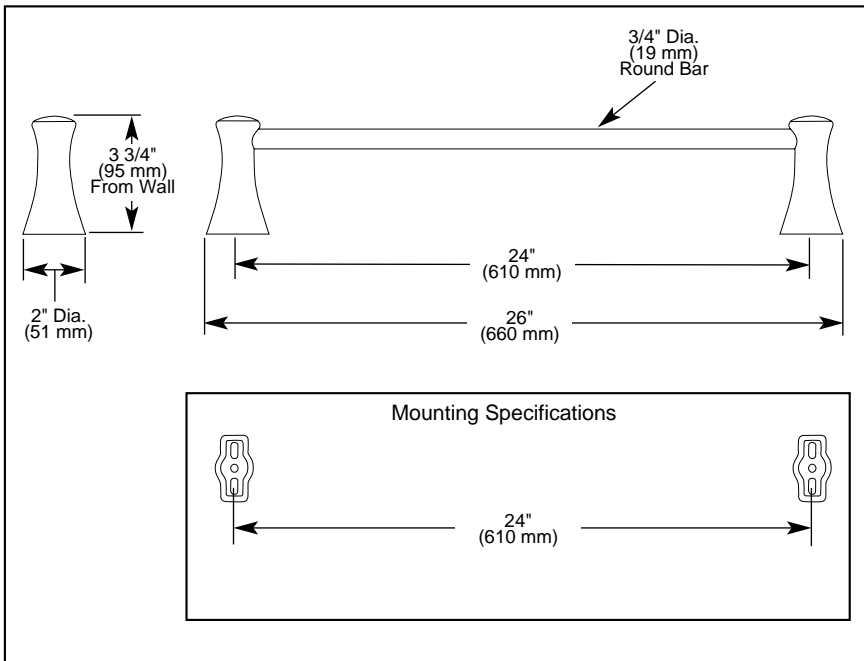

Submitted Model No.: _____

Specific Features: _____

DELTA[®]

ACCESSORIES

- Lahara™ Bath Collection
- 24" Towel bar

STANDARD SPECIFICATIONS:

- Wood blocking is preferable behind all wall surfaces. If wood blocking is not available, the following fasteners are suggested: Tile/Masonry-Plastic or lead Anchors Plaster/drywall-Toggle bolts.
- Mounting hardware and mounting template included with product.