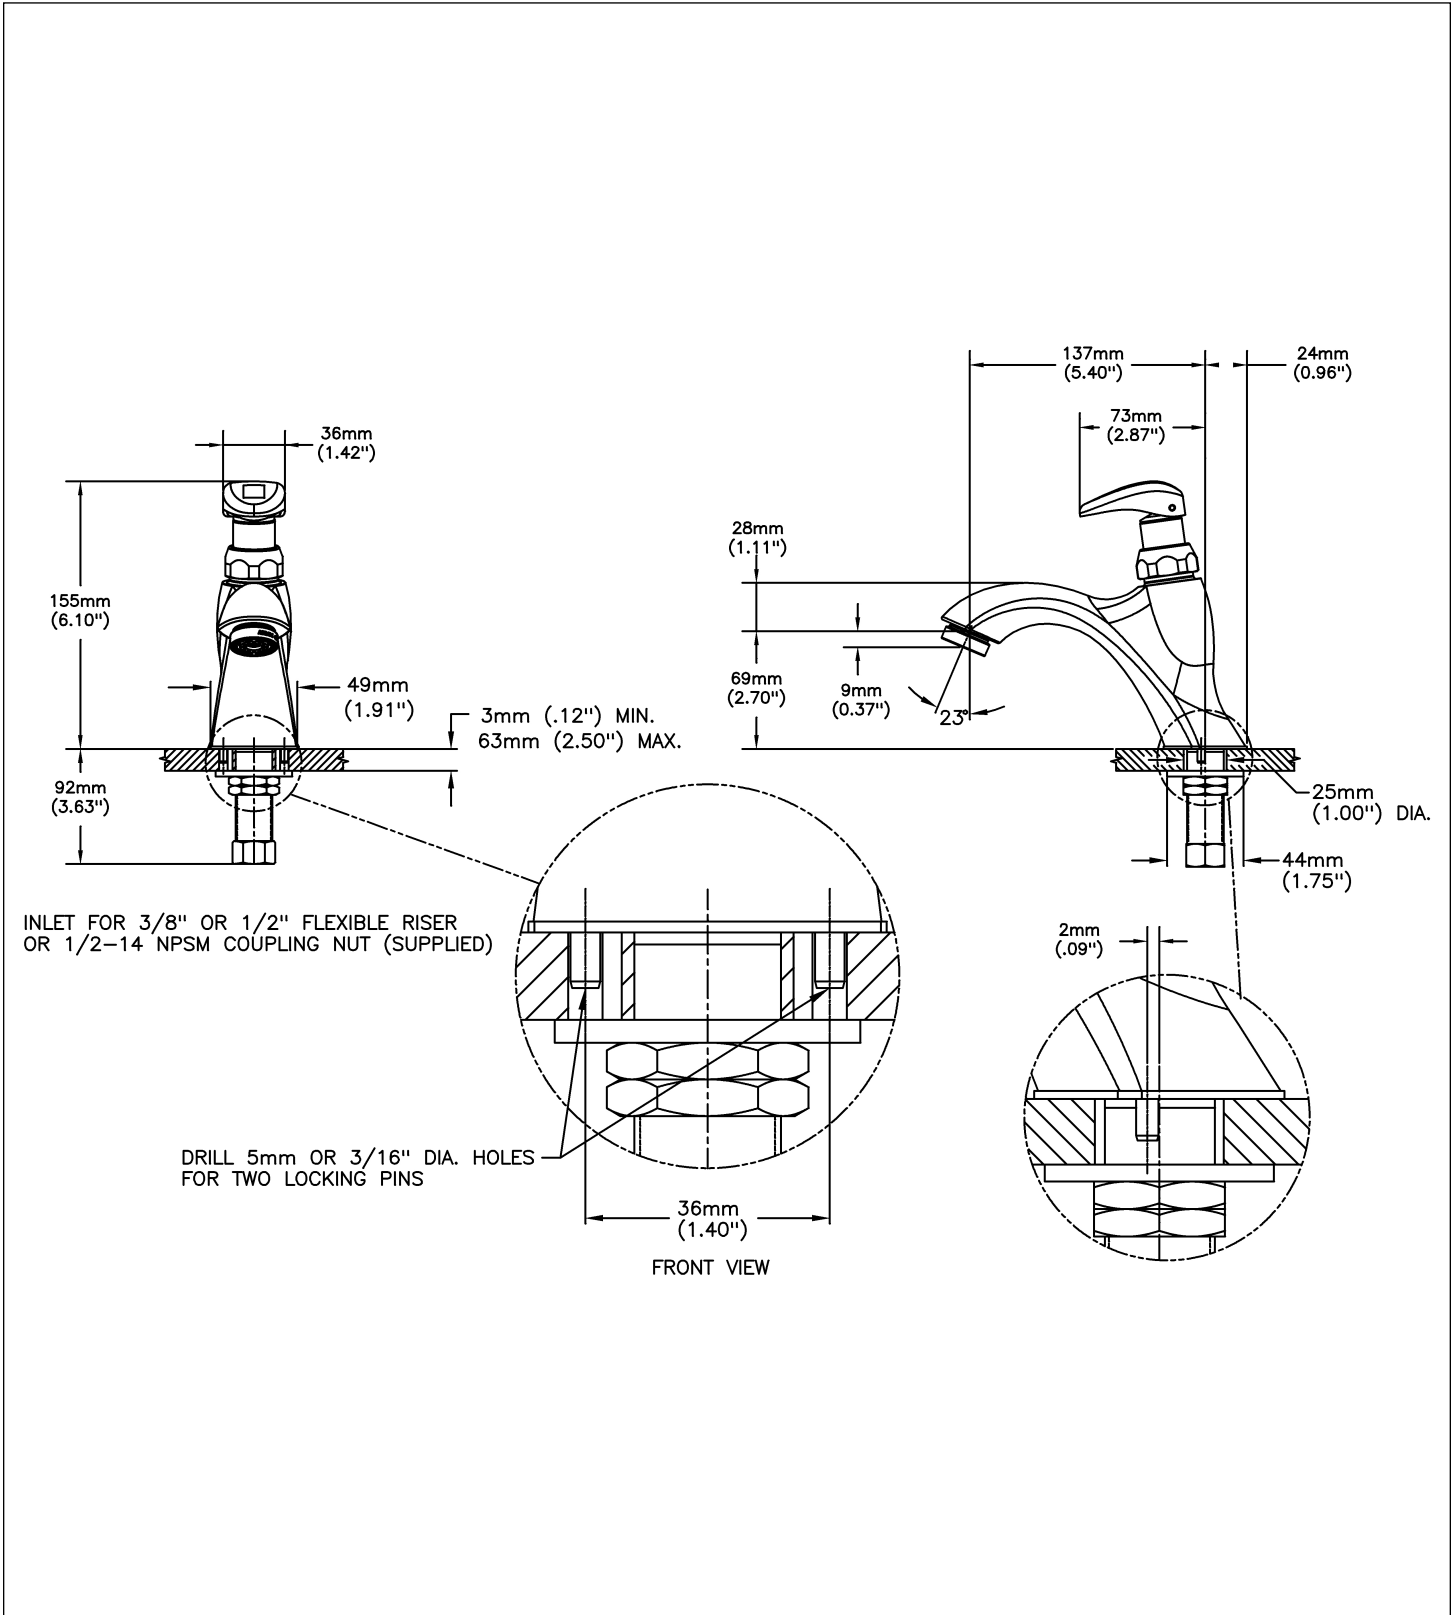

Metering Faucets

Single hole mount lever handle metering faucet with 0.5 GPM outlet

Model No: 87T105

COMPLIES WITH:

- CSA certified.
- Complies to ASME Standard A112.18.1/CSA B125.1 for faucets
- Verified compliant with 0.25% weighted average Pb content regulations
- Lever Handle meets ADA compliance to ICC/ANSI A117.1 / ADA
- (Contact Delta Representative for State and/or Local Approvals)

NOTES:

Verified compliant with 0.25% weighted average Pb content regulations

SPECIFICATION:

- Total flow NOT to exceed .25 gallons per handle activation
- HEAVY-DUTY CAST BRASS
- Single hole mount faucet
- Polished chrome plated finish
- Vandal-resistant ADA lever handle
- Delta® metering slow close cartridge
- Two body mounted stainless steel Anti-rotation locking pins
- Vandal-resistant non-aerating spray

OPERATION:

- Not Available

(Dimensional drawing on following page)

Delta reserves the right (1) to make changes to specifications and materials, and (2) to change or discontinue models, both without notice or obligation. Dimensions are for reference. Measurement may vary plus or minus 6mm(0.25"). Mounting locations are suggested only. Check with local codes for requirements in your area. This spec was produced September 01, 2015.

Delta reserves the right (1) to make changes to specifications and materials, and (2) to change or discontinue models, both without notice or obligation. Dimensions are for reference. Measurement may vary plus or minus 6mm(0.25"). Mounting locations are suggested only. Check with local codes for requirements in your area. This spec was produced September 01, 2015.