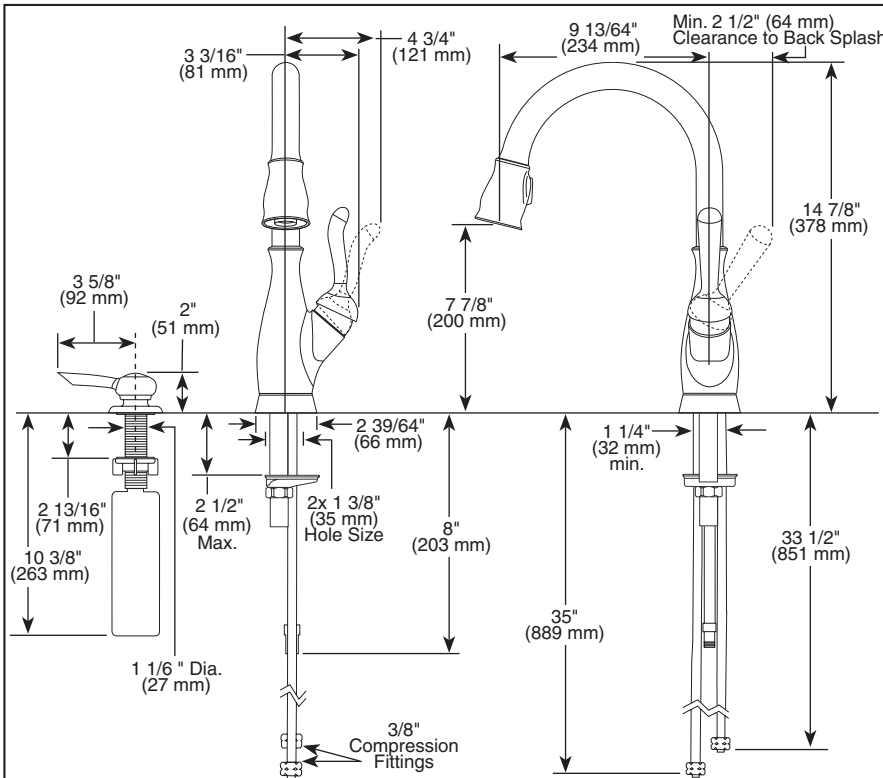

Submitted Model No.: _____

Specific Features: _____

KITCHEN FAUCETS

- Leland® Pull-Down Collection
- Single Handle Deck Mount
- 1, 2, 3, or 4 Hole Sink Applications
- Optional Soap Dispenser
- Diamond™ Seal Technology
- Integrated Supply Tubes

STANDARD SPECIFICATIONS:

- Centermount or 8" (203 mm) centers with 10 3/4" (273 mm) escutcheon.
- 14 7/8" (378 mm) high, 9 13/64" (234 mm) long, spout swings 360°.
- Lever handle. Control mechanism is the diamond embedded ceramic disc cartridge.
- Control shall return to neutral position when faucet is turned off.
- Touch-Clean® 2 function (stream/spray) sprayhead.
- Quick Snap® connect hoses.
- Magnetic docking system secures sprayer to spout.
- Pull-down wand operates in an aerated or spray mode via an ergonomic toggle diverter.
- Red/blue graphics on handle button to indicate hot/cold temperature.
- Integral double check valves in sprayer assembly.
- Hose lead to aid installation.
- Mounting wrench to assist in tightening mounting nut securely.
- Hose travels inside mounting shank so it will not interfere with deck edges.
- Keyed trim ring and escutcheon to help alignment and aid installation.
- 3/8" O.D. straight, staggered PEX supply tubes, 33 1/2" (851 mm) and 35" (889 mm).