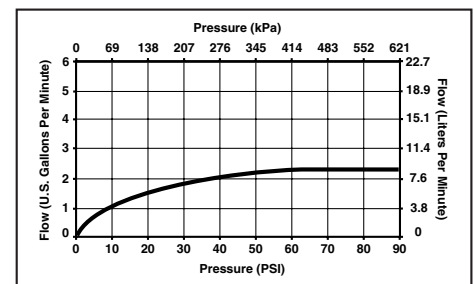

COMPLIES WITH:

- ASME A112.18.1 / CSA B125.1
- ASME A112.18.6
- Indicates compliance to ICC/ANSI A117.1
- Verified compliant with .25% weighted average Pb content regulations.