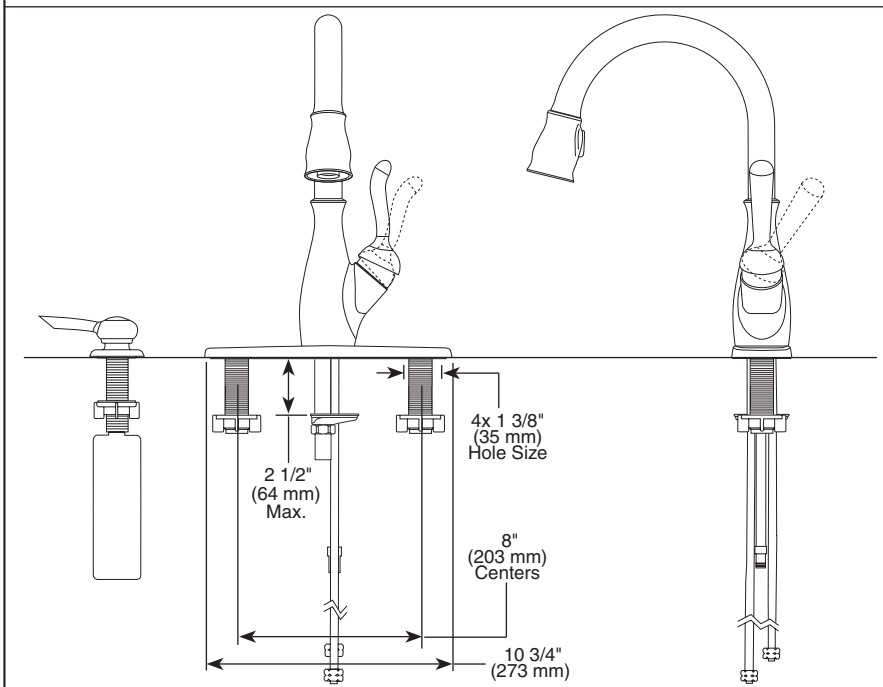

Submitted Model No.: _____

Specific Features: _____

KITCHEN FAUCETS

- Leland® Pull-Down Collection
- Single Handle Deck Mount
- 1, 2, 3, or 4 Hole Sink Applications
- Optional Soap Dispenser
- Diamond™ Seal Technology
- Integrated Supply Tubes

STANDARD SPECIFICATIONS:

- Centermount or 8" (203 mm) centers with 10 3/4" (273 mm) escutcheon.
- 14 7/8" (378 mm) high, 9 13/64" (234 mm) long, spout swings 360°.
- Lever handle. Control mechanism is the diamond embedded ceramic disc cartridge.
- Control shall return to neutral position when faucet is turned off.
- Touch-Clean® 2 function (stream/spray) sprayhead.
- Quick Snap® connect hoses.
- Magnetic docking system secures sprayer to spout.
- Pull-down wand operates in an aerated or spray mode via an ergonomic toggle diverter.
- Red/blue graphics on handle button to indicate hot/cold temperature.
- Integral double check valves in sprayer assembly.
- Hose lead to aid installation.
- Mounting wrench to assist in tightening mounting nut securely.
- Hose travels inside mounting shank so it will not interfere with deck edges.
- Keyed trim ring and escutcheon to help alignment and aid installation.
- 3/8" O.D. straight, staggered PEX supply tubes, 33 1/2" (851 mm) and 35" (889 mm).