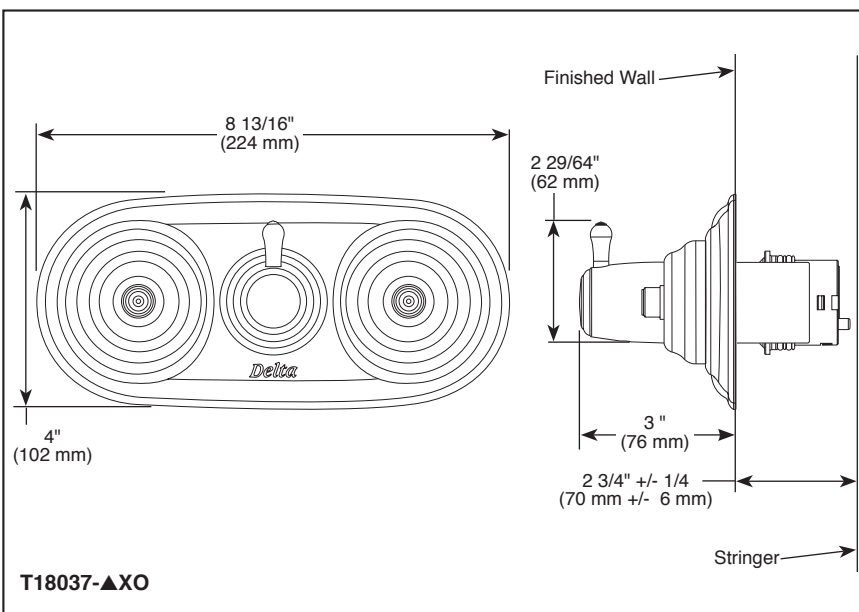

▲ Designate proper finish suffix

Delta reserves the right (1) to make changes in specifications and materials, and (2) to change or discontinue models, both without notice or obligation. Dimensions are for reference only. See current full-line price book or www.deltafaucet.com for finish options and product availability.

DSP-B-T18037 Rev. B

STANDARD SPECIFICATIONS

- Jetted shower - 2 individual positions, 1 shared position - On, or shower only Off.
- Six function diverter. 3 individual positions, 3 shared positions.
- 1/2" rough-in.
- Must also order R1827 or R1827-XO rough-in.
- Each jet flows at .75 gpm @ 60 psi.

WARRANTY

- Lifetime limited warranty on parts (other than electronic parts and batteries) and finishes: or, for commercial users, for 5 years from date of purchase.
- 5 year limited warranty on electronic parts (other than batteries); or, for commercial users, for 1 year from the date of purchase. No warranty is provided on batteries.

COMPLIES WITH:

- ASME A112.18.1 / CSA B125.1

55 E. 111th Street, Indianapolis, Indiana 46280
350 South Edgeware Road, St. Thomas, ON N5P 4L1
© 2015 Masco Corporation of Indiana