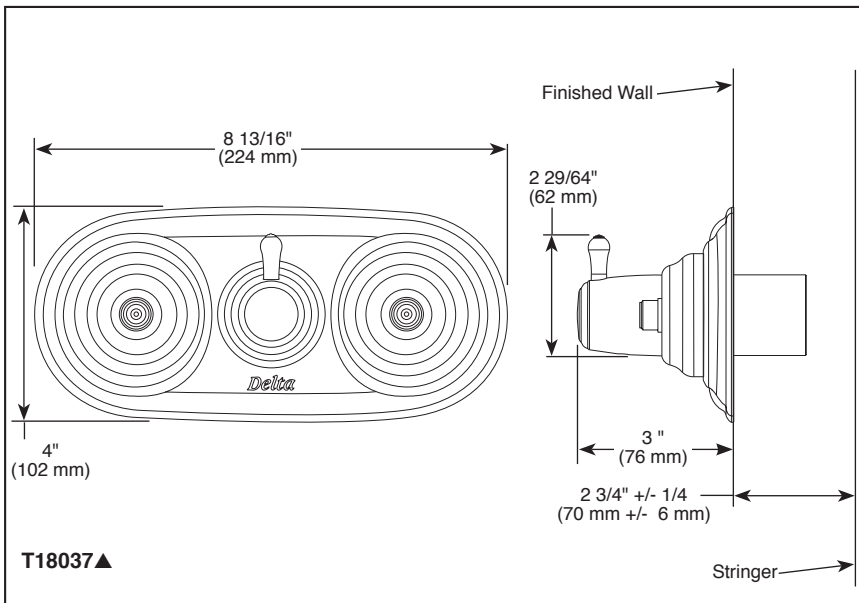

▲ Designate proper finish suffix

Delta reserves the right (1) to make changes in specifications and materials, and (2) to change or discontinue models, both without notice or obligation. Dimensions are for reference only. See current full-line price book or www.deltafaucet.com for finish options and product availability.

DSP-B-T18037 Rev. B

STANDARD SPECIFICATIONS

- Jetted shower - 2 individual positions, 1 shared position - On, or shower only Off.
- Six function diverter. 3 individual positions, 3 shared positions.
- 1/2" rough-in.
- Must also order R1827 or R1827-XO rough-in.
- Each jet flows at .75 gpm @ 60 psi.

WARRANTY

- Lifetime limited warranty on parts (other than electronic parts and batteries) and finishes: or, for commercial users, for 5 years from date of purchase.
- 5 year limited warranty on electronic parts (other than batteries); or, for commercial users, for 1 year from the date of purchase. No warranty is provided on batteries.

COMPLIES WITH:

- ASME A112.18.1 / CSA B125.1

55 E. 111th Street, Indianapolis, Indiana 46280
350 South Edgeware Road, St. Thomas, ON N5P 4L1
© 2015 Masco Corporation of Indiana