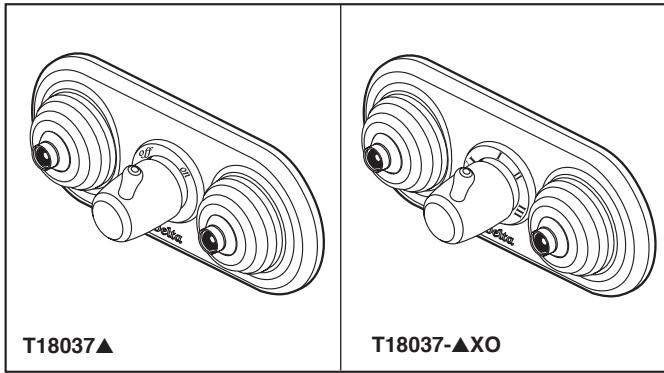

# CUSTOM SHOWER DIVERTER

- Traditional® Collection
- Jetted Shower™ Diverter Trim (T18037)
- Six Function Diverter Trim (T18037-XO)
- Coordinates With All Delta Innovations® Styled Bath Suites

Submitted Model No.: \_\_\_\_\_

## STANDARD SPECIFICATIONS

- Jetted shower - 2 individual positions, 1 shared position - On, or shower only Off.
- Six function diverter. 3 individual positions, 3 shared positions.
- 1/2" rough-in.
- Must also order R1827 or R1827-XO rough-in.
- Each jet flows at .75 gpm @ 60 psi.