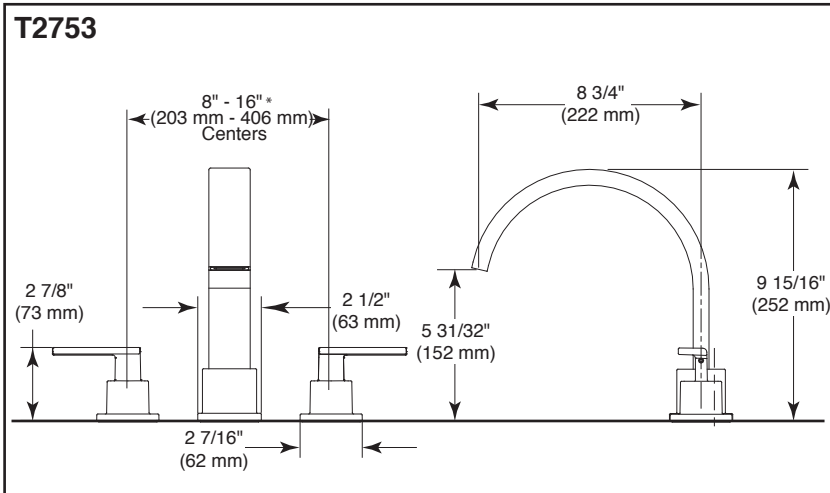

ROMAN TUB/WHIRLPOOL FAUCET TRIM

Submitted Model No.: _____
 Specific Features: _____

- Vero™ Collection
- Three Hole Installation (T2753 Series)
- Four Hole Installation (T4753 Series)

STANDARD SPECIFICATIONS

- Handshower flow rate 2.5 gpm @ 60 psi, 9.5 L/min @ 414 kPa
- Trim only for two handle Roman Tub faucet for concealed mounting
- Temperature and volume controlled with handles.
- Rough-In kit must also be ordered to complete installation
 - R4707 for four hole
 - R2700 or R2707 for three hole
 - RP23601 for three hole 10" fixed installation
 There are separate specification sheets on each rough-in kit if more details are required
- Handshower includes double check valves for backflow prevention [T4753]

*Recommend 10-16" centers to ensure full handle clearance.

▲ Designate proper finish suffix

Delta reserves the right (1) to make changes in specifications and materials, and (2) to change or discontinue models, both without notice or obligation. Dimensions are for reference only. See full-line price book or www.deltafaucet.com for finish options and product availability.