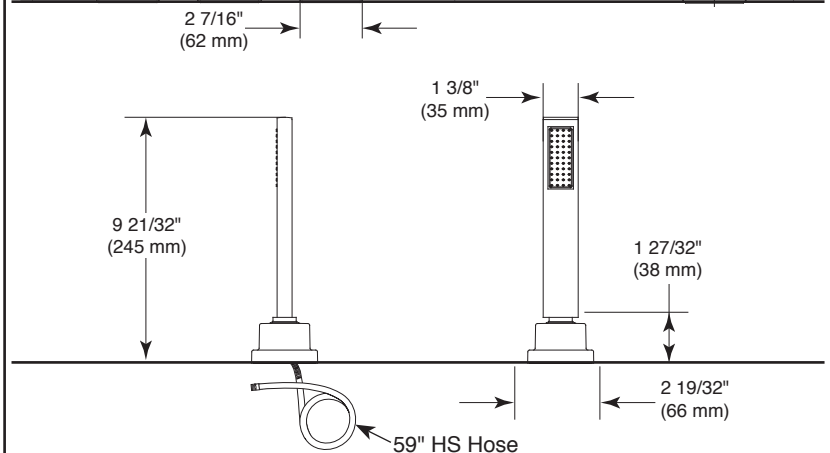

ROMAN TUB/WHIRLPOOL FAUCET TRIM

Submitted Model No.: _____
 Specific Features: _____

- Vero™ Collection
- Three Hole Installation (T2753 Series)
- Four Hole Installation (T4753 Series)

STANDARD SPECIFICATIONS

- Handshower flow rate 2.5 gpm @ 60 psi, 9.5 L/min @ 414 kPa
- Trim only for two handle Roman Tub faucet for concealed mounting
- Temperature and volume controlled with handles.
- Rough-In kit must also be ordered to complete installation
 - R4707 for four hole
 - R2700 or R2707 for three hole
 - RP23601 for three hole 10" fixed installation
 There are separate specification sheets on each rough-in kit if more details are required
- Handshower includes double check valves for backflow prevention [T4753]

*Recommend 10-16" centers to ensure full handle clearance.

▲ Designate proper finish suffix

Delta reserves the right (1) to make changes in specifications and materials, and (2) to change or discontinue models, both without notice or obligation. Dimensions are for reference only. See full-line price book or www.deltafaucet.com for finish options and product availability.