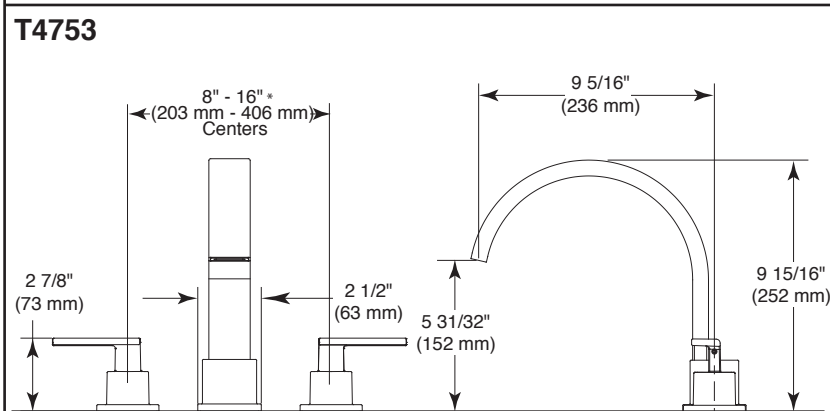

ROMAN TUB/WHIRLPOOL FAUCET TRIM

Submitted Model No.: _____
 Specific Features: _____

- Vero™ Collection
- Three Hole Installation (T2753 Series)
- Four Hole Installation (T4753 Series)

STANDARD SPECIFICATIONS

- Handshower flow rate 2.5 gpm @ 60 psi, 9.5 L/min @ 414 kPa
- Trim only for two handle Roman Tub faucet for concealed mounting
- Temperature and volume controlled with handles.
- Rough-In kit must also be ordered to complete installation
 - R4707 for four hole
 - R2700 or R2707 for three hole
 - RP23601 for three hole 10" fixed installation
 There are separate specification sheets on each rough-in kit if more details are required
- Handshower includes double check valves for backflow prevention [T4753]

*Recommend 10-16" centers to ensure full handle clearance.

▲ Designate proper finish suffix

Delta reserves the right (1) to make changes in specifications and materials, and (2) to change or discontinue models, both without notice or obligation. Dimensions are for reference only. See full-line price book or www.deltafaucet.com for finish options and product availability.