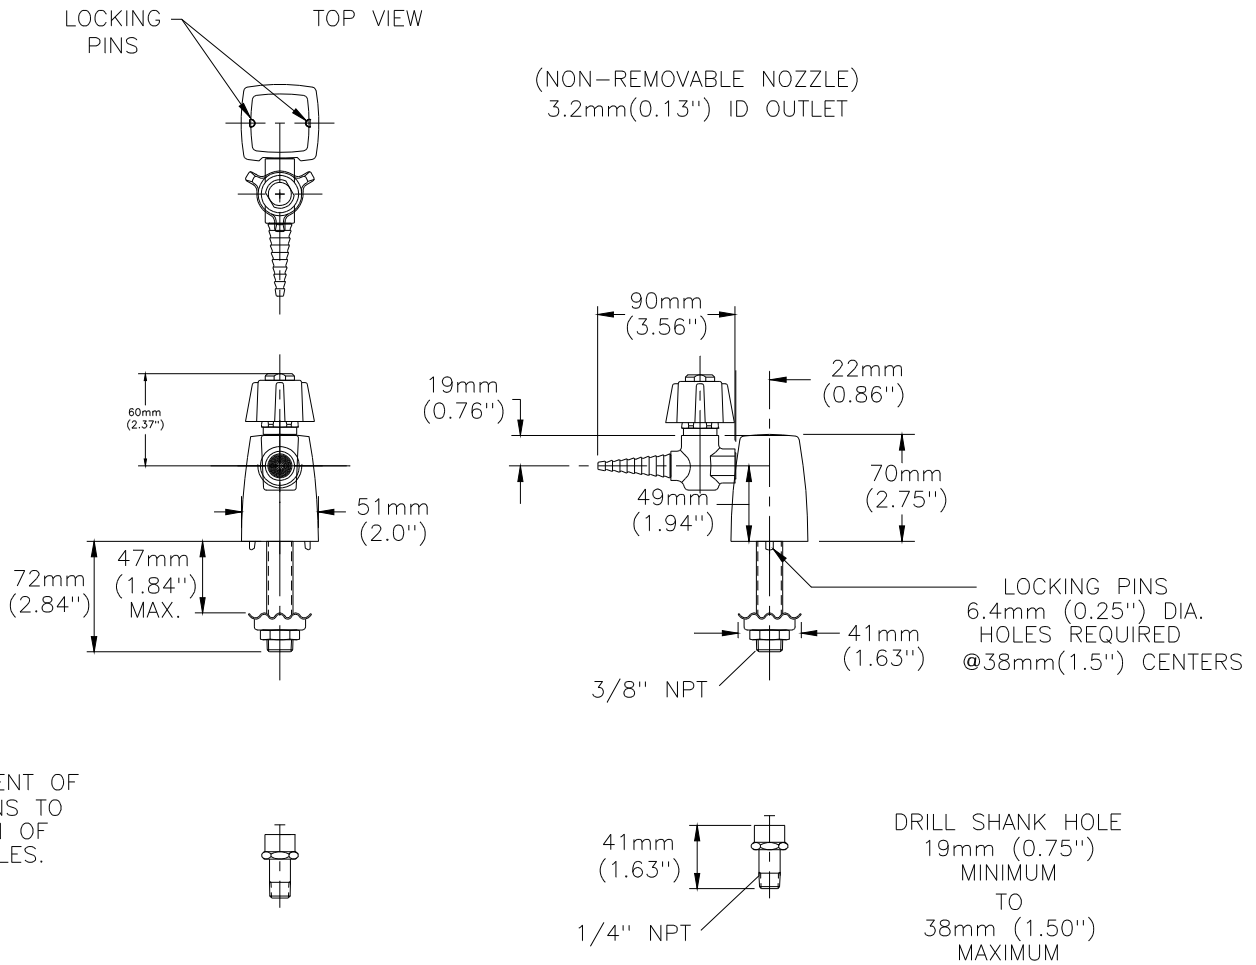

Hose Cocks

Single needle valve assembled in deckmount turret-
assembled shank-brass locknut
raised lockwasher for positive grip- vandal resistant
locking pins on turret(can be removed in field if not
required)

Model No: W6214ST

COMPLIES WITH:

- CSA approved to CAN/CSA B125 with compliance to ANSI/ASME A112.18.1M.
- (Contact Delta Representative for State and/or Local Approvals)

SPECIFICATION:

- Needle hose cock
- Renewable structure containing floating stainless steel needle and renewable seat
- Universal 10 serration nozzle with 3.2mm(1/8")outlet-non-removable
- Provides fine control-3 full turns to open
- Exponential rate of change in flow throughout handle turning range
- Single needle valve assembled in deckmount turret-assembled shank-brass locknut, raised lockwasher for positive grip- vandal resistant locking pins on turret(can be removed in field if not required)
- Chrome Finish
- Handle#: A - Black Plastic Handle
- Assembled Shank: Shank (L)
- Overall length 4.44" [was SH1](2.84" exposed)
- Indexed For: ST - Steam(Black)
- Shank With 1/4" IP tailpiece and coupling nut(Standard)

OPERATION:

- Not Available

(Dimensional drawing on following page)

Delta reserves the right (1) to make changes to specifications and materials, and (2) to change or discontinue models, both without notice or obligation. Dimensions are for reference. Measurement may vary plus or minus 6mm(0.25"). Mounting locations are suggested only. Check with local codes for requirements in your area.

Delta reserves the right (1) to make changes to specifications and materials, and (2) to change or discontinue models, both without notice or obligation. Dimensions are for reference. Measurement may vary plus or minus 6mm(0.25"). Mounting locations are suggested only. Check with local codes for requirements in your area.