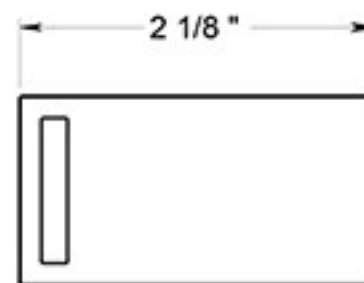

# ZA2001

TOILET PAPER HOLDER / SINGLE POST / ZINC - ALUMINUM

DRAWING NOT TO SCALE

NOTE: Deltana reserves the right to constantly improve its products and is not responsible for differences between the product in-hand and the specifications contained in this drawing. We do not recommend to pre-drill holes or pre-cut woods or metals based on the drawing information if the veracity of the specifications has not been proven by the live product.