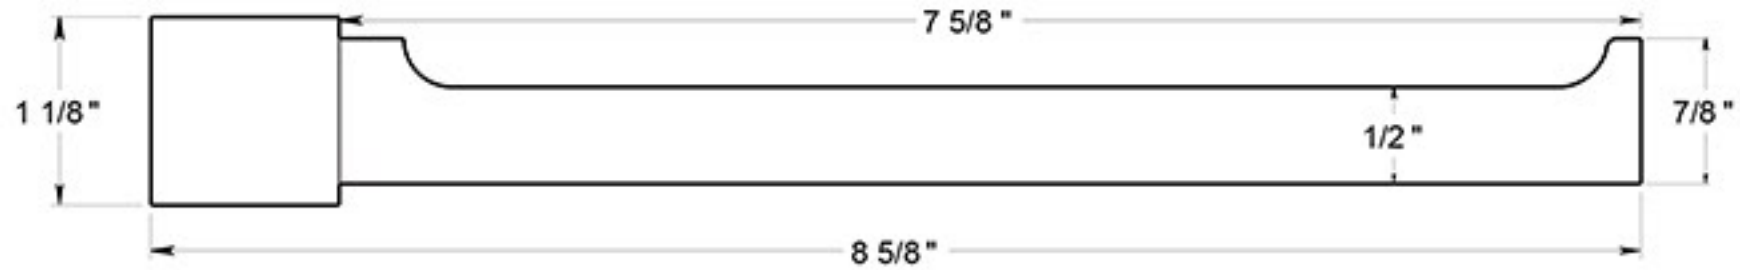

# ZA2001

TOILET PAPER HOLDER / SINGLE POST / ZINC - ALUMINUM

DRAWING NOT TO SCALE

NOTE: Deltana reserves the right to constantly improve its products and is not responsible for differences between the product in-hand and the specifications contained in this drawing. We do not recommend to pre-drill holes or pre-cut woods or metals based on the drawing information if the veracity of the specifications has not been proven by the live product.