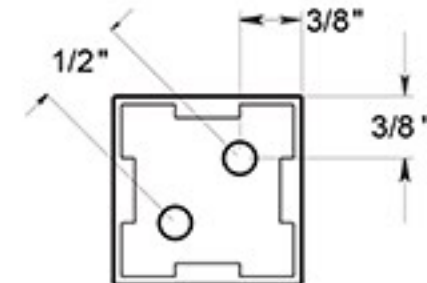

# ZA2001

TOILET PAPER HOLDER / SINGLE POST / ZINC - ALUMINUM

DRAWING NOT TO SCALE

NOTE: Deltana reserves the right to constantly improve its products and is not responsible for differences between the product in-hand and the specifications contained in this drawing. We do not recommend to pre-drill holes or pre-cut woods or metals based on the drawing information if the veracity of the specifications has not been proven by the live product.