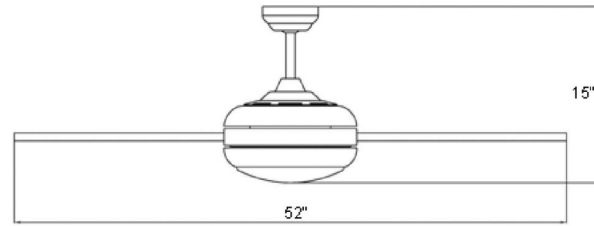

Treviento 52" Ceiling Fan Satin Nickel

SPECIFICATIONS

MOUNTING TYPE:	Downrod	DOWNROD DIAMETER:	0.83"
SLOPED CEILING ADAPTABLE:	Yes	DOWNROD 1 LENGTH:	6"
FINISH:	Satin Nickel	DOWNROD 2 LENGTH:	4"
BLADE COLOR:	Silver	LIGHT KIT INCLUDED:	Yes
MATERIAL CONSTRUCTION:	Steel	LAMP TYPE:	2 lamps, E12 based Incandescent
ASSEMBLED DIMENSIONS:	52" L x 15.7" H x 52" D	LED BRIGHTNESS (LUMENS):	N/A
ASSEMBLED WEIGHT:	15.35 lbs.	LED COLOR CORRELATED TEMPERATURE (CCT):	N/A
MAX HEIGHT:	15.7"	LED COLOR RENDERING INDEX (CRI):	N/A
MIN HEIGHT:	10.7"	GLASS/SHADE MATERIAL:	Glass
DISTANCE FROM CEILING:	Bottom of fan light kit: 15.7" Bottom of fan housing: 15"	GLASS/SHADE TYPE & COLOR:	Frosted White
NUMBER OF SPEEDS:	3	CANOPY/PLATE SHAPE:	Round
TYPE OF CONTROLLER:	Wall Controller	CANOPY/PLATE DIMENSIONS:	2.2" H x 5.12" L x 5.12" D
AIR FLOW EFFICIENCY:	78.3	VOLTAGE:	120V
AIR FLOW AT HIGH SPEED (CFM):	4700CFM		
ENERGY USAGE (FAN ONLY):	60W		
MOTOR SIZE:	153*13, reversible		
RPMS:	Low: 77, Medium: 126, High: 188		
AMPS:	Low: 0.29, Medium: 0.37, High: 0.4		