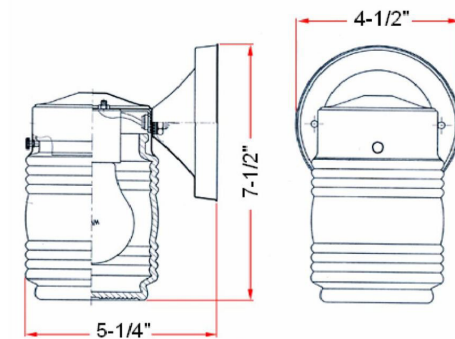

Jelly Jar I-Light Outdoor Wall Light
Oil Rubbed Bronze

SPECIFICATIONS

MOUNTING:	Wall Mount	LED BRIGHTNESS (LUMENS):	N/A
SLOPED CEILING ADAPTABLE:	No	LED COLOR CORRELATED TEMPERATURE (CCT):	N/A
LAMP TYPE 1:	1 lamp 60W Incandescent A19 Medium base bulb	LED COLOR RENDERING INDEX (CRI):	N/A
BULB INCLUDED:	No	LED EFFICACY:	N/A
WATTS PER BULB:	60W	LED AVERAGE RATED LIFE:	N/A
TOTAL WATTAGE:	60W	ENERGY EFFICIENT:	No
DIMMABLE:	Yes	LIGHTING AMPS:	0.5
MATERIAL CONSTRUCTION:	Steel	VOLTAGE:	120V
ASSEMBLED DIMENSIONS:	4.5" L x 7.5" H x 5.25" D		
WEIGHT:	1.40 lbs.		
BACKPLATE DIMENSIONS:	4.57" H x 4.57" W		
CANOPY CEILING DIMENSIONS:	N/A		
GLASS/SHADE DIMENSIONS:	5.13" H x 4.75" L x 4.75" D		
GLASS/SHADE MATERIAL:	Glass		
GLASS/SHADE TYPE:	Clear		
GLASS/SHADE COLOR:	Clear		