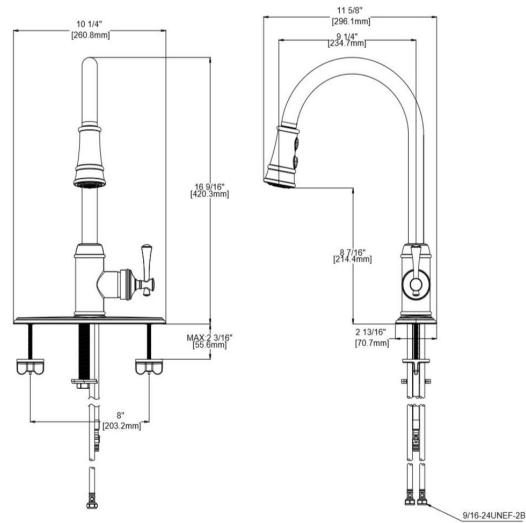

## Ironwood Single-Handle Pull-Out Sprayer Kitchen Faucet Satin Nickel

### SPECIFICATIONS

MATERIAL:	Hybrid	FLOW RATE:	1.8 GPM
HANDLE MATERIAL:	Zinc	LOW FLOW:	Yes
SPOUT MATERIAL:	N/A	HANDLES - CONFIGURATION:	Single Handle
CARTRIDGE MATERIAL:	Ceramic	HANDLE REACH:	2.48"
WATERWAY MATERIAL:	Hybrid	SPRAYER INCLUDED:	No
SPRAYER MATERIAL:	Plastic	SPRAYER HOSE LENGTH:	59 cm
DRAIN MATERIAL:	N/A	SPRAYER TYPE:	Pull-Out
FAUCET TYPE:	Kitchen Pull-Down	SOAP DISPENSER INCLUDED:	No
MOUNTING TYPE:	Deck Mount	QUICK ATTACH INCLUDED:	Yes
MOUNTING HOLES:	1	DIMENSIONS WITH DECK PLATE:	4.3" L x 11.6" W x 16.5" D
MAX DECK THICKNESS:	2.2"	WEIGHT WITH DECK PLATE:	5.95 lbs.
DECK PLATE - INCLUDED:	N/A	DIMENSIONS W/O DECK PLATE:	5.75" L x 11.65" W x 16.38" D
SPOUT REACH:	9.29"	WEIGHT W/O DECK PLATE:	4.92 lbs.
SPOUT HEIGHT:	8.43"	PVD FINISH:	Yes