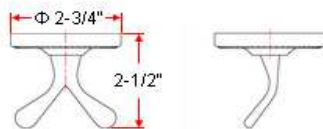

## Specifications

**Material Content** zinc base & aluminum bar/aluminum ring/aluminum roll  
**Installation hardware** included

## Dimensions

24" towel bar

toilet paper holder

robe hook

towel ring