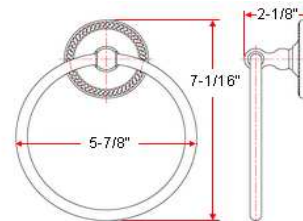

## Specifications

**Material Content** zinc base & aluminum bar/aluminum ring/aluminum roll  
**Installation hardware** included

## Dimensions

24" towel bar

toilet paper holder

robe hook

towel ring