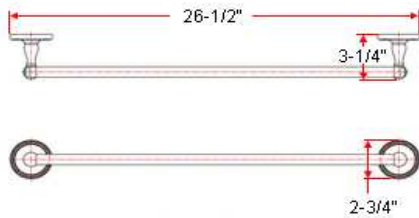

## Specifications

**Material Content** zinc base & aluminum bar/aluminum ring/aluminum roll  
**Installation hardware** included

## Dimensions

24" towel bar

toilet paper holder

robe hook

towel ring