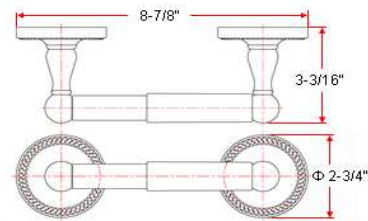

## Specifications

**Material Content** zinc base & aluminum bar/aluminum ring/aluminum roll  
**Installation hardware** included

## Dimensions

24" towel bar

toilet paper holder

robe hook

towel ring