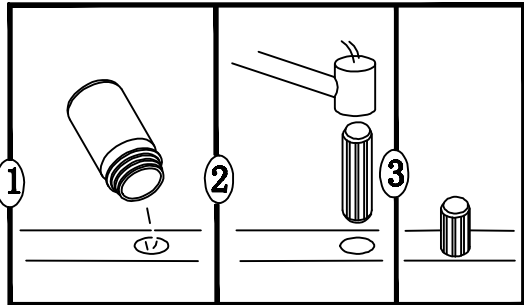

BACK DOWN PANEL 1PC

FRONT FRAME 1PC

HARDWARE LIST:

a. WOOD DOWEL 16PCS

b. CAM LOCK SCREW 8PCS

c. CAM LOCK 8PCS

d. KNOB BOLT 2PCS

e. KNOB 2PCS

f. FLAT HEAD SCREW 8PCS

g. GLUE 1PC

h. WRENCH 1PC

STEP 1

STEP 2

STEP 3

STEP 4

STEP 5