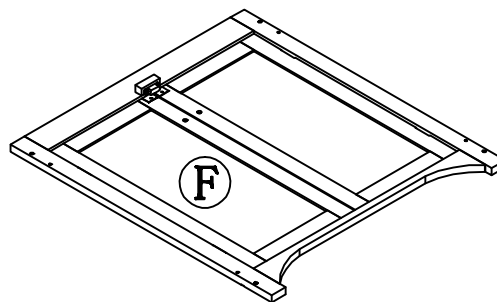

541565

ASSEMBLY INSTRUCTIONS

DHI Corp. • 5205 W. Donges Bay Rd. • Mequon, WI 53092 • 800.558.8700

PARTS LIST:

LEFT SIDE PANEL 1PC

RIGHT SIDE PANEL 1PC

BOTTOM PANEL 1PC

BACK UP PANEL 1PC

BACK DOWN PANEL 1PC

FRONT FRAME 1PC

HARDWARE LIST:

a. WOOD DOWEL 16PCS

b. CAM LOCK SCREW 8PCS

c. CAM LOCK 8PCS

d. KNOB BOLT 2PCS

e. KNOB 2PCS