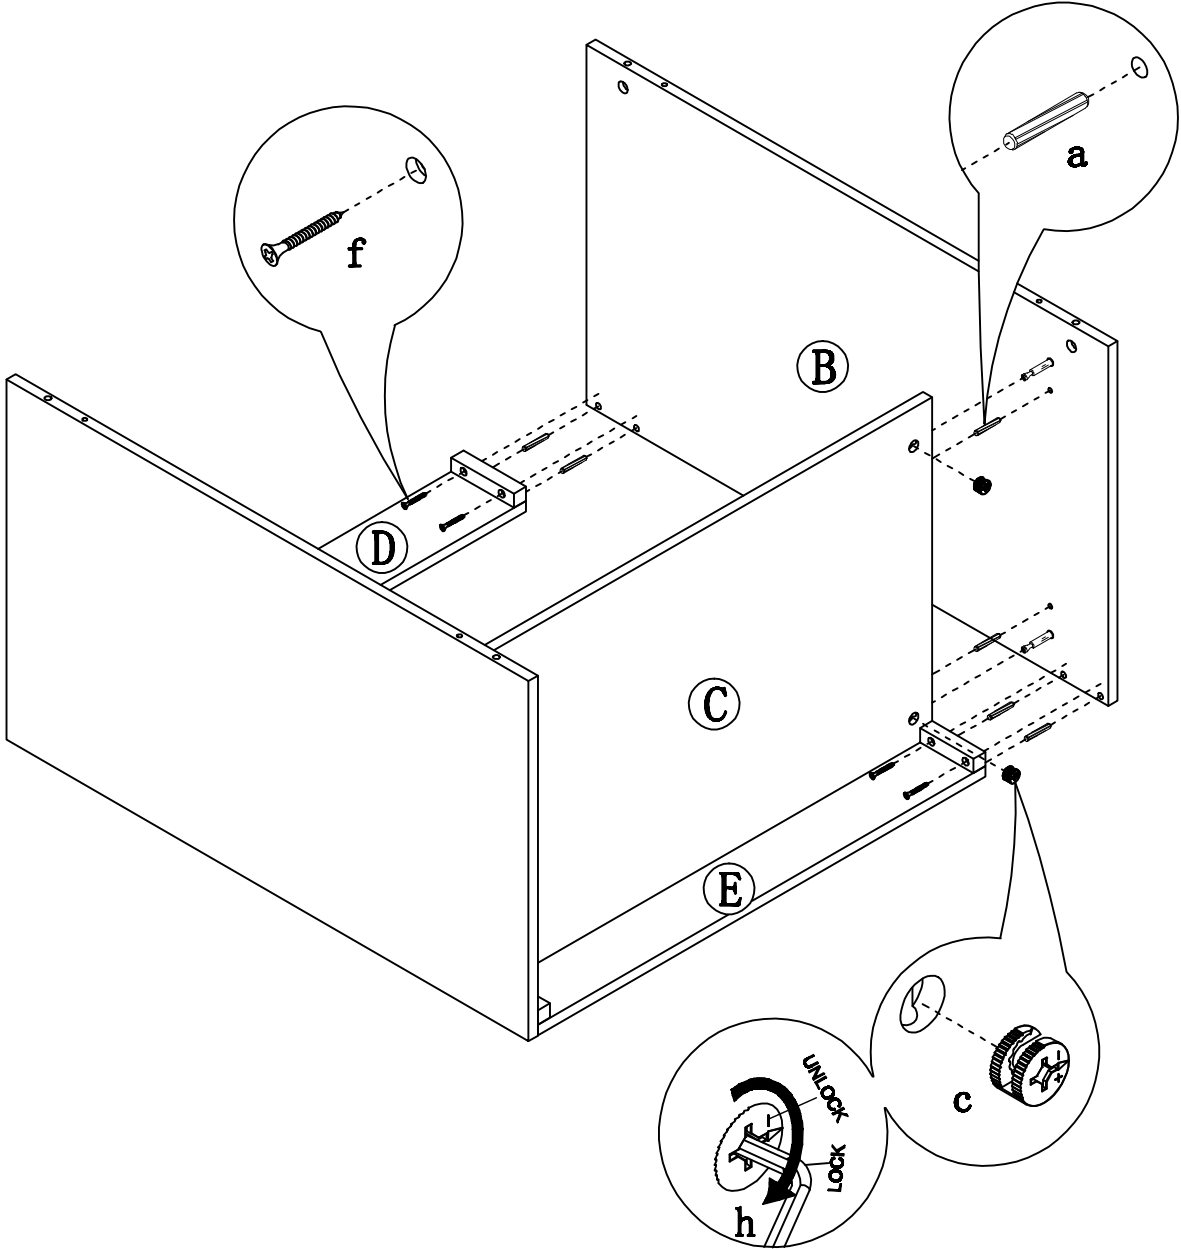

BACK DOWN PANEL 1PC

FRONT FRAME 1PC

HARDWARE LIST:

a. WOOD DOWEL 16PCS

b. CAM LOCK SCREW 8PCS

c. CAM LOCK 8PCS

d. KNOB BOLT 2PCS

e. KNOB 2PCS

f. FLAT HEAD SCREW 8PCS

g. GLUE 1PC

h. WRENCH 1PC

STEP 1

STEP 2

STEP 3

STEP 4

STEP 5