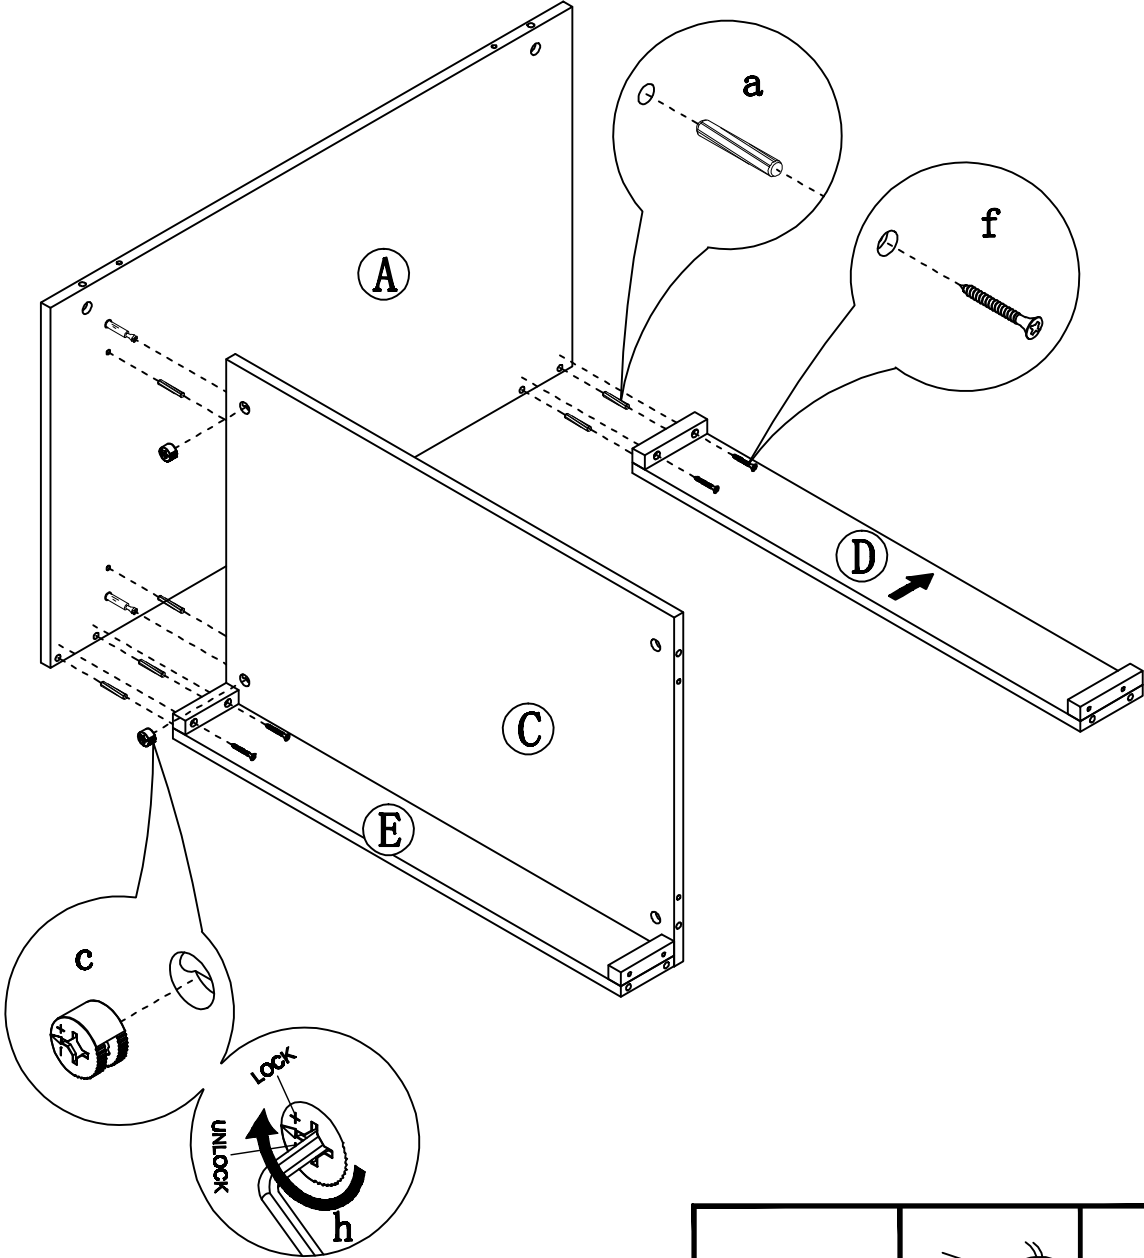

BACK DOWN PANEL 1PC

FRONT FRAME 1PC

HARDWARE LIST:

a. WOOD DOWEL 16PCS

b. CAM LOCK SCREW 8PCS

c. CAM LOCK 8PCS

d. KNOB BOLT 2PCS

e. KNOB 2PCS

f. FLAT HEAD SCREW 8PCS

g. GLUE 1PC

h. WRENCH 1PC

STEP 1

STEP 2

STEP 3

STEP 4

STEP 5