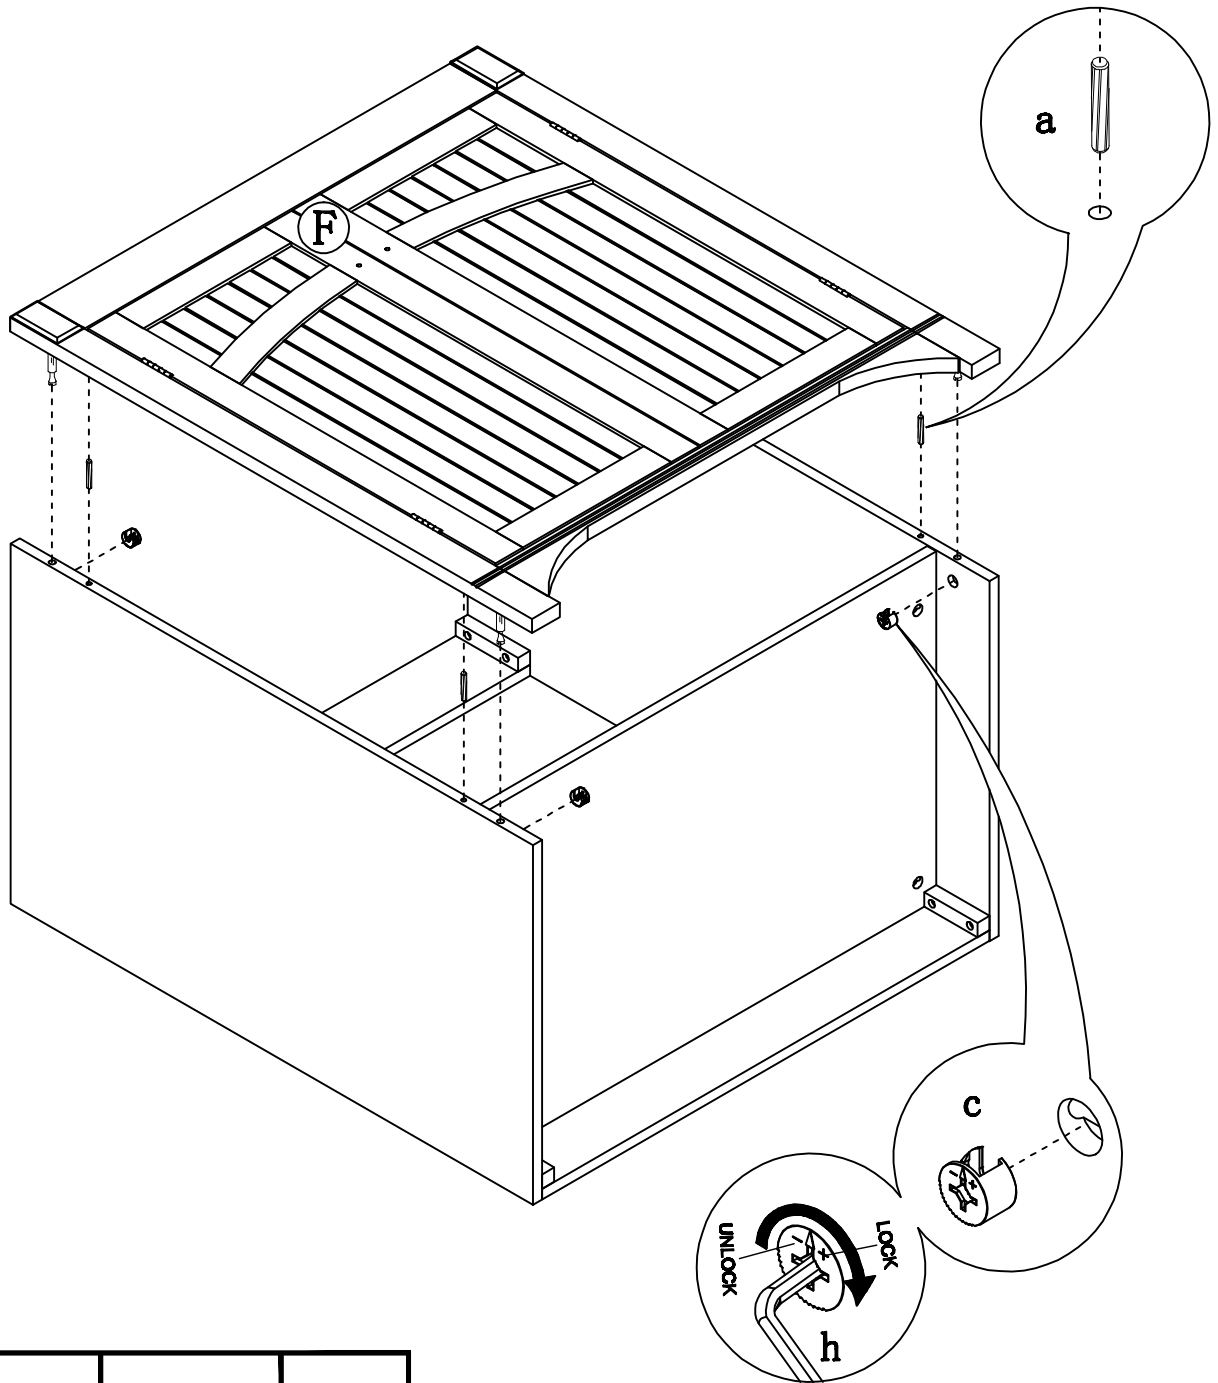

BACK DOWN PANEL 1PC

FRONT FRAME 1PC

HARDWARE LIST:

a. WOOD DOWEL 16PCS

b. CAM LOCK SCREW 8PCS

c. CAM LOCK 8PCS

d. KNOB BOLT 2PCS

e. KNOB 2PCS

f. FLAT HEAD SCREW 8PCS

g. GLUE 1PC

h. WRENCH 1PC

STEP 1

STEP 2

STEP 3

STEP 4

STEP 5