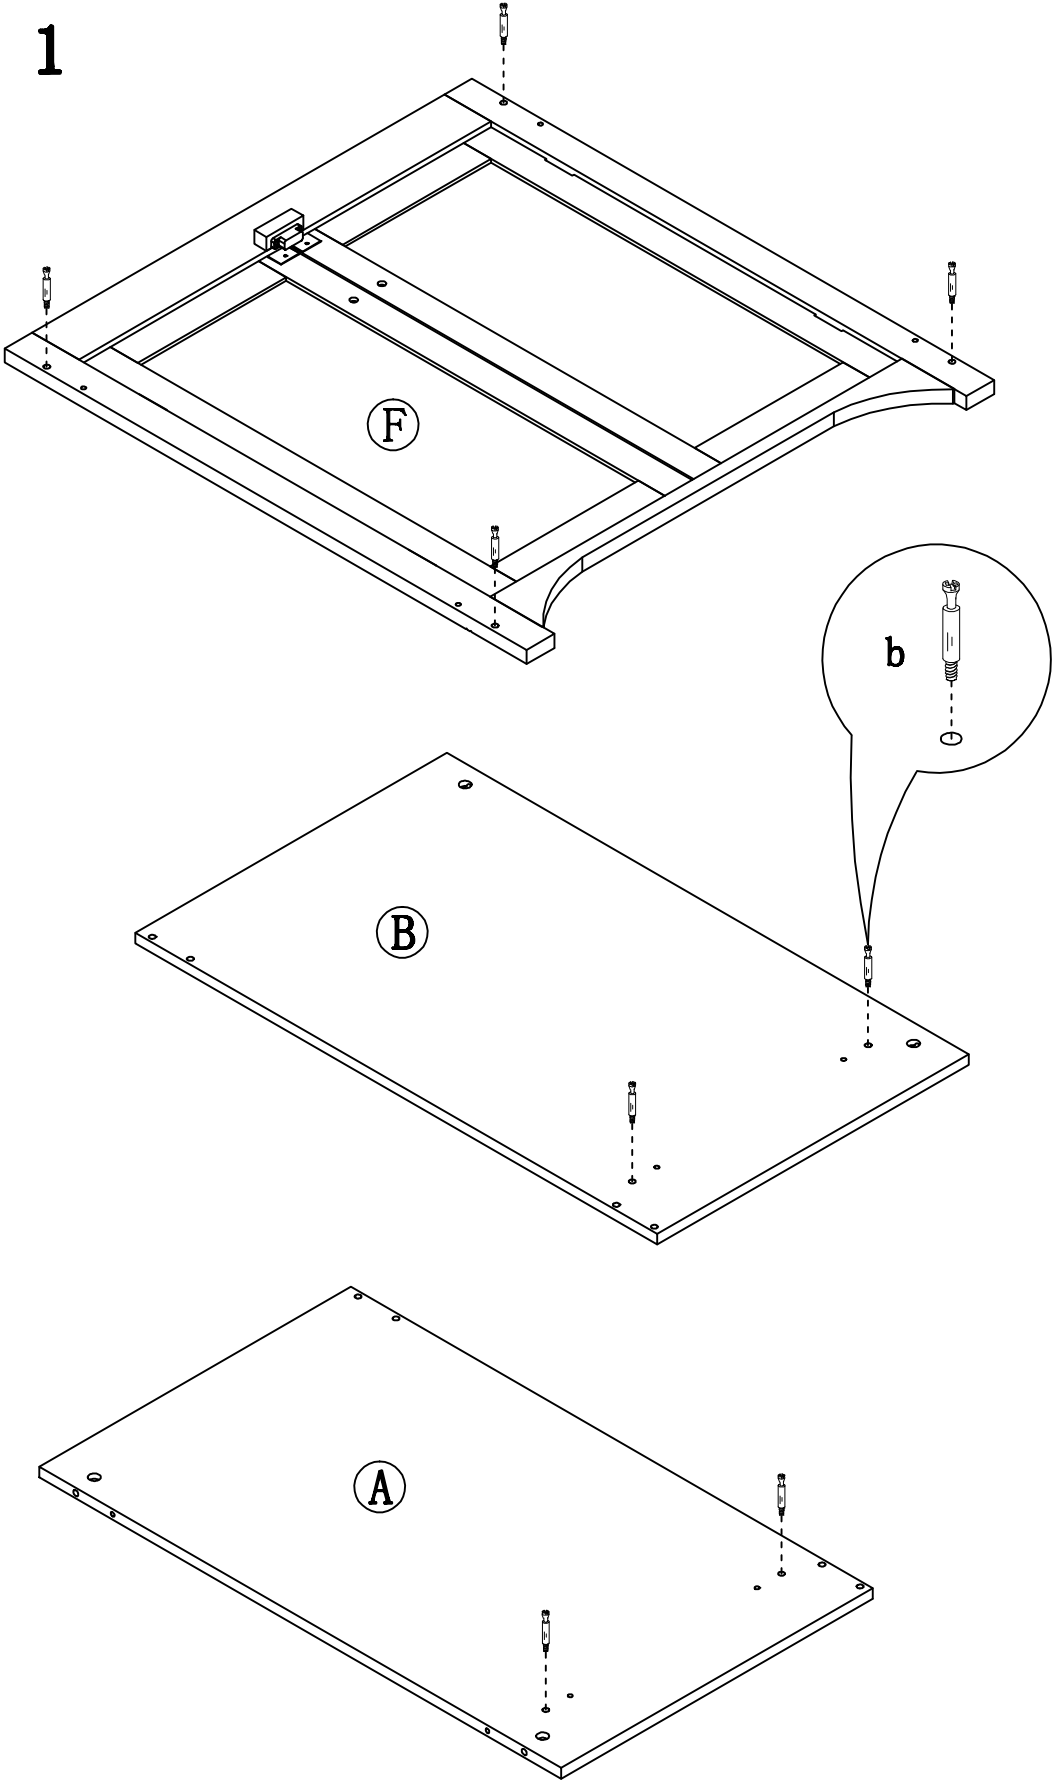

BACK DOWN PANEL 1PC

FRONT FRAME 1PC

HARDWARE LIST:

a. WOOD DOWEL 16PCS

b. CAM LOCK SCREW 8PCS

c. CAM LOCK 8PCS

d. KNOB BOLT 2PCS

e. KNOB 2PCS

f. FLAT HEAD SCREW 8PCS

g. GLUE 1PC

h. WRENCH 1PC

STEP 1

STEP 2

STEP 3

STEP 4

STEP 5