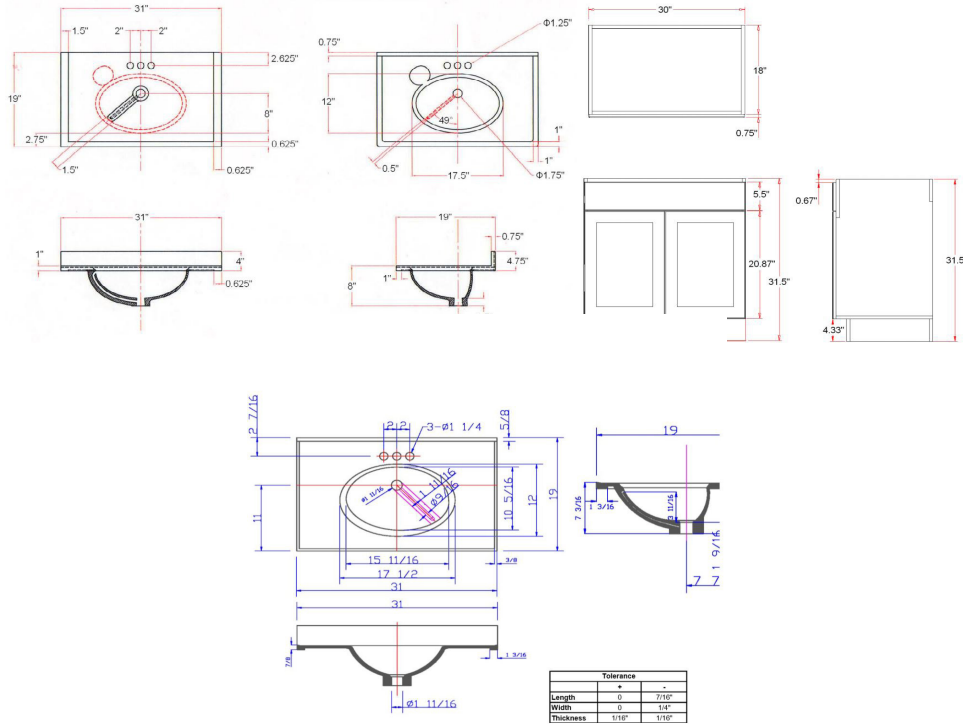

White

Fully Assembled 2-Door Vanity with Top, 31"

SPECIFICATIONS

MATERIAL CONSTRUCTION: Wood/Cultured Marble
ASSEMBLY REQUIRED: No
ASSEMBLED DIMENSIONS: 31.5" H x 31" L x 19" D
ASSEMBLED WEIGHT: 86 lbs.
TOOLS NEEDED FOR INSTALLATION: 100% Silicone

CONSTRUCTION TYPE: Frameless
HINGE STYLE: Concealed
DOOR STYLE: 2 MDF Shaker Doors
DRAWER STYLE: N/A
GLIDE STYLE: N/A
FAKE DWR STYLE: N/A
DWR #1 DIMENSIONS: N/A
DWR CONSTRUCTION: N/A
SHELF STYLE: N/A
SHELF ADJUSTABILITY INCREMENTS: N/A
SHELF MAX WEIGHT CAPACITY: N/A
SHELF DIMENSIONS: N/A
SHELF THICKNESS: N/A
SHELF MATERIAL: N/A
FRAME STYLE: N/A
FACE FRAME MATERIAL: N/A
SIDES MATERIAL: Particle Board
BOTTOM MATERIAL: Particle Board

TOE KICK INSET WIDTH: N/A
BACK PANEL MATERIAL: N/A
BACK BRACE MATERIAL: Particle Board

FAUCET TYPE: N/A
NUMBER OF MOUNTING HOLES: 3
BOWL MATERIAL: Cultured Marble
BACK SPLASH INCLUDED: Yes
COLOR: Solid White
NUMBER OF BOWLS: 1
BOWL DIMENSIONS: 5.12" H x 10.33" W x 15.75" D
BOWL SHAPE: Oval
SINK THICKNESS: N/A
MOUNTING TYPE: Floor Mount
OVERFLOW HOLE: Yes