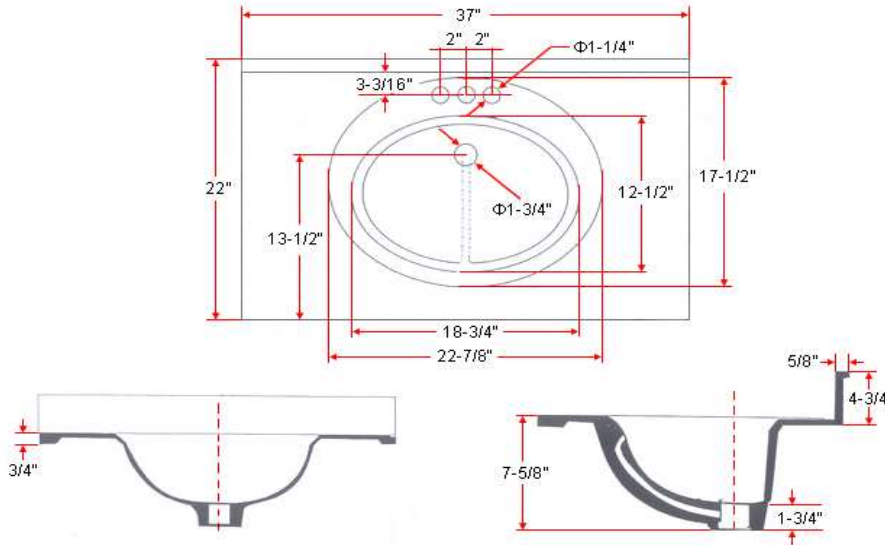

# 37" x 22" Oval Vanity Top

## Specifications

- Material Content:** Cultured Marble
- Back splash:** Integrated
- Color:** Sandstone / Solid White / White on White / White on Bone
- Faucet Holes:** 3 holes, 4" center mount

## Dimensions

## Order Codes & Finishes/Colors

	View Box	Sleeve Pack
Sandstone	551754	
Solid White	551382	552042
White on white	551176	552315
White on Bone	551218	552307

Type:  
Job:  
Order Code:  
Approvals:

Design House reserves the right to make changes in materials, specifications & models at any time. Design House also reserves the right to discontinue product without notice or obligation.