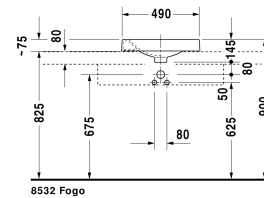

Above-counter basin # 0320500000 / 0320500008 / 0320500009 / 0320500023

< 19 5/8" Inch >

Above-counter basin	Dimension	Weight	Order number
ground, without overflow, with tap platform, fixings included, 19 5/8" Inch			
Colors			
00 White			
Variant			
☒ without tap hole	19 5/8" x 19 5/8" Inch	27.3 lb	0320500000
● tap hole on right side	19 5/8" x 19 5/8" Inch	27.3 lb	0320500008
● tap hole on left side	19 5/8" x 19 5/8" Inch	27.3 lb	0320500009
● tap hole on left side, soap dispenser right	19 5/8" x 19 5/8" Inch	27.3 lb	0320500023
Sanitary ceramics with the special WonderGliss surface finish will remain clean and attractive-looking for a long time to come. When ordering WonderGliss please add a "1" as eleventh digit to the model number.			
Slotted waste	2" Inch	0.9 lb	005038
Suitable products			
Vanity unit wall-mounted 1 pull-out compartment, countertop including one cut-out, for 1 above-counter basin central, 31 1/2" x 21 5/8" Inch	31 1/2" x 21 5/8" Inch		KT6694
Vanity unit wall-mounted 1 pull-out compartment, countertop including one cut-out, for 1 above-counter basin central, 39 3/8" x 21 5/8" Inch	39 3/8" x 21 5/8" Inch		KT6695