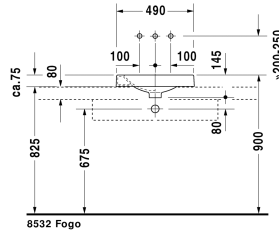

Above-counter basin # 0320500000 / 0320500008 / 0320500009 / 0320500023

< 19 5/8" Inch >

Above-counter basin	Dimension	Weight	Order number
ground, without overflow, with tap platform, fixings included, 19 5/8" Inch			
Colors			
00 White			
Variant			
☒ without tap hole	19 5/8" x 19 5/8" Inch	27.3 lb	0320500000
● tap hole on right side	19 5/8" x 19 5/8" Inch	27.3 lb	0320500008
● tap hole on left side	19 5/8" x 19 5/8" Inch	27.3 lb	0320500009
● tap hole on left side, soap dispenser right	19 5/8" x 19 5/8" Inch	27.3 lb	0320500023
Sanitary ceramics with the special WonderGliss surface finish will remain clean and attractive-looking for a long time to come. When ordering WonderGliss please add a "1" as eleventh digit to the model number.			
Slotted waste	2" Inch	0.9 lb	005038
Suitable products			
Vanity unit wall-mounted 1 pull-out compartment, countertop including one cut-out, for 1 above-counter basin central, 31 1/2" x 21 5/8" Inch	31 1/2" x 21 5/8" Inch		KT6694
Vanity unit wall-mounted 1 pull-out compartment, countertop including one cut-out, for 1 above-counter basin central, 39 3/8" x 21 5/8" Inch	39 3/8" x 21 5/8" Inch		KT6695

All drawings contain the necessary measurements which are subject to standard tolerances. They are stated in inch & mm and are non-binding. Exact measurements, in particular for customized installation scenarios, can only be taken from the finished ceramic piece.