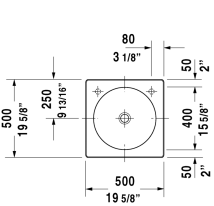

Above-counter basin # 0320500000 / 0320500008 / 0320500009 / 0320500023

< 19 5/8" Inch >

Above-counter basin	Dimension	Weight	Order number
ground, without overflow, with tap platform, fixings included, 19 5/8" Inch			
Colors			
00 White			
Variant			
☒ without tap hole	19 5/8" x 19 5/8" Inch	27.3 lb	0320500000
● tap hole on right side	19 5/8" x 19 5/8" Inch	27.3 lb	0320500008
● tap hole on left side	19 5/8" x 19 5/8" Inch	27.3 lb	0320500009
● tap hole on left side, soap dispenser right	19 5/8" x 19 5/8" Inch	27.3 lb	0320500023
Sanitary ceramics with the special WonderGliss surface finish will remain clean and attractive-looking for a long time to come. When ordering WonderGliss please add a "1" as eleventh digit to the model number.			
Slotted waste	2" Inch	0.9 lb	005038
Suitable products			
Vanity unit wall-mounted 1 pull-out compartment, countertop including one cut-out, for 1 above-counter basin central, 31 1/2" x 21 5/8" Inch	31 1/2" x 21 5/8" Inch		KT6694
Vanity unit wall-mounted 1 pull-out compartment, countertop including one cut-out, for 1 above-counter basin central, 39 3/8" x 21 5/8" Inch	39 3/8" x 21 5/8" Inch		KT6695