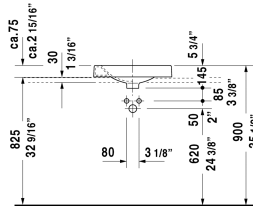

Above-counter basin # 0320500000 / 0320500008 / 0320500009 / 0320500023

< 19 5/8" Inch >

Above-counter basin	Dimension	Weight	Order number
ground, without overflow, with tap platform, fixings included, 19 5/8" Inch			
Colors			
00 White			
Variant			
☒ without tap hole	19 5/8" x 19 5/8" Inch	27.3 lb	0320500000
● tap hole on right side	19 5/8" x 19 5/8" Inch	27.3 lb	0320500008
● tap hole on left side	19 5/8" x 19 5/8" Inch	27.3 lb	0320500009
● tap hole on left side, soap dispenser right	19 5/8" x 19 5/8" Inch	27.3 lb	0320500023
Sanitary ceramics with the special WonderGliss surface finish will remain clean and attractive-looking for a long time to come. When ordering WonderGliss please add a "1" as eleventh digit to the model number.			
Slotted waste	2" Inch	0.9 lb	005038
Suitable products			
Vanity unit wall-mounted 1 pull-out compartment, countertop including one cut-out, for 1 above-counter basin central, 31 1/2" x 21 5/8" Inch	31 1/2" x 21 5/8" Inch		KT6694
Vanity unit wall-mounted 1 pull-out compartment, countertop including one cut-out, for 1 above-counter basin central, 39 3/8" x 21 5/8" Inch	39 3/8" x 21 5/8" Inch		KT6695

All drawings contain the necessary measurements which are subject to standard tolerances. They are stated in inch & mm and are non-binding. Exact measurements, in particular for customized installation scenarios, can only be taken from the finished ceramic piece.