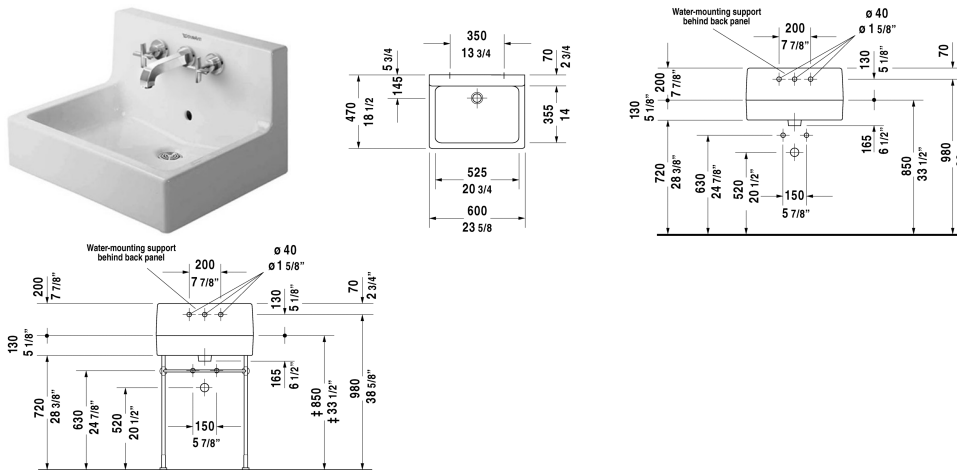

Vero Washbasin # 045360

| < 23 5/8" Inch > |

Washbasin	Dimension	Weight	Order number
with overflow, cUPC listed, with back panel, hardware included, for wall tap, hardware included, 23 5/8" Inch			
Colors			
00 White			
Variant			
Text for invitation of tenders			
Duravit recommends the following faucets: Hansgrohe Axor Montreaux # 16532XXX, Dornbracht Tara # 36707882, 36707892, 36712882 and 36712892.			
Sanitary ceramics with the special WonderGliss surface finish will remain clean and attractive-looking for a long time to come. When ordering WonderGliss please add a "1" as eleventh digit to the model number.			
Fixing hooks for # 084229, 045360, 079444, 075244		0.6 lb	005000
Design Siphon		3.3 lb	005036
Pop-up basin waste with horizontal lever**	2" Inch	1.1 lb	005031
Suitable products			
Metal console height adjustable +2", for washbasin # 045360 and 045460,			003063

Vero Washbasin # 045360

|< 23 5/8" Inch >|

Vanity unit wall-mounted 4 drawers, 1 countertop with one cut-out or two cut-outs, drawer beneath basin including cut-out for siphon and siphon cover, for 1 or 2 above-counter basins, 55 1/8" x 21 5/8" Inch	55 1/8" x 21 5/8" Inch	KT6657 B/L/R
Vanity unit wall-mounted 1 pull-out compartment, compartment consists of glass dividers and 2 boxes (small/large), for Vero # 045360, # 045460 (not ground), 21 5/8" x 17 1/2" Inch	21 5/8" x 17 1/2" Inch	XL6044
Vanity unit wall-mounted 2 drawers, upper drawer including cut-out for siphon and siphon cover, for Vero # 045360, # 045460 (not ground), 21 5/8" x 17 1/2" Inch	21 5/8" x 17 1/2" Inch	XL6344

All drawings contain the necessary measurements which are subject to standard tolerances. They are stated in inch & mm and are non-binding. Exact measurements, in particular for customized installation scenarios, can only be taken from the finished ceramic piece.