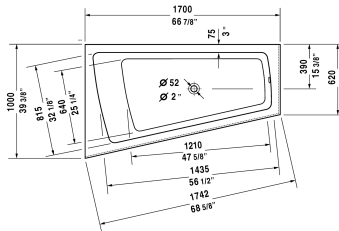

**Bathtub # 70026400000090 / 710264001001090 /
710264001461090 / 710264002001090 / 710264002461090 /
710264002501090 / 710264002511090 / 710264002521090 ...**

| < 66 7/8" Inch > |

Bathtub	Dimension	Weight	Order number
with one backrest slope left, with integrated acrylic panel and support frame, cUPC listed, 1/4" sanitary acrylic			
Colors			
00 White			
Variant			
Base tub	66 7/8" x 39 3/8" Inch	150 lb	70026400000090
Air-System	66 7/8" x 39 3/8" Inch	150 lb	710264001001090
Air-System with remote	66 7/8" x 39 3/8" Inch	150 lb	710264001461090
Jet-System	66 7/8" x 39 3/8" Inch	150 lb	710264002001090
Jet-System with remote	66 7/8" x 39 3/8" Inch	150 lb	710264002461090
Jet-System with heater	66 7/8" x 39 3/8" Inch	150 lb	710264002501090
Jet-System with heater and ozone	66 7/8" x 39 3/8" Inch	150 lb	710264002511090
Jet-System with remote and heater	66 7/8" x 39 3/8" Inch	150 lb	710264002521090
Jet-System with remote, heater and ozone	66 7/8" x 39 3/8" Inch	150 lb	710264002531090
Combi-System	66 7/8" x 39 3/8" Inch	150 lb	710264003001090
Combi-System with remote	66 7/8" x 39 3/8" Inch	150 lb	710264003461090
Combi-System with heater	66 7/8" x 39 3/8" Inch	150 lb	710264003501090
Combi-System with heater and ozone	66 7/8" x 39 3/8" Inch	150 lb	710264003511090
Combi-System with remote and heater	66 7/8" x 39 3/8" Inch	150 lb	710264003521090
Combi-System with remote, heater and ozone	66 7/8" x 39 3/8" Inch	150 lb	710264003531090
Combi-System with light	66 7/8" x 39 3/8" Inch	150 lb	710264004001090
Combi-System with light and remote	66 7/8" x 39 3/8" Inch	150 lb	710264004461090
Combi-System with light and heater	66 7/8" x 39 3/8" Inch	150 lb	710264004501090
Combi-System with light, heater and ozone	66 7/8" x 39 3/8" Inch	150 lb	710264004511090
Combi-System with light, remote and heater	66 7/8" x 39 3/8" Inch	150 lb	710264004521090
Combi-System with light, remote, heater and ozone	66 7/8" x 39 3/8" Inch	150 lb	710264004531090
Accessory for bath- and whirltub			