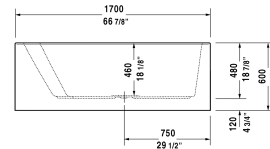

**Bathtub # 70026400000090 / 710264001001090 /
710264001461090 / 710264002001090 / 710264002461090 /
710264002501090 / 710264002511090 / 710264002521090 ...**

| < 66 7/8" Inch > |

Bathtub	Dimension	Weight	Order number
with one backrest slope left, with integrated acrylic panel and support frame, cUPC listed, 1/4" sanitary acrylic			
Colors			
00 White			
Variant			
Base tub	66 7/8" x 39 3/8" Inch	150 lb	70026400000090
Air-System	66 7/8" x 39 3/8" Inch	150 lb	710264001001090
Air-System with remote	66 7/8" x 39 3/8" Inch	150 lb	710264001461090
Jet-System	66 7/8" x 39 3/8" Inch	150 lb	710264002001090
Jet-System with remote	66 7/8" x 39 3/8" Inch	150 lb	710264002461090
Jet-System with heater	66 7/8" x 39 3/8" Inch	150 lb	710264002501090
Jet-System with heater and ozone	66 7/8" x 39 3/8" Inch	150 lb	710264002511090
Jet-System with remote and heater	66 7/8" x 39 3/8" Inch	150 lb	710264002521090
Jet-System with remote, heater and ozone	66 7/8" x 39 3/8" Inch	150 lb	710264002531090
Combi-System	66 7/8" x 39 3/8" Inch	150 lb	710264003001090
Combi-System with remote	66 7/8" x 39 3/8" Inch	150 lb	710264003461090
Combi-System with heater	66 7/8" x 39 3/8" Inch	150 lb	710264003501090
Combi-System with heater and ozone	66 7/8" x 39 3/8" Inch	150 lb	710264003511090
Combi-System with remote and heater	66 7/8" x 39 3/8" Inch	150 lb	710264003521090
Combi-System with remote, heater and ozone	66 7/8" x 39 3/8" Inch	150 lb	710264003531090
Combi-System with light	66 7/8" x 39 3/8" Inch	150 lb	710264004001090
Combi-System with light and remote	66 7/8" x 39 3/8" Inch	150 lb	710264004461090
Combi-System with light and heater	66 7/8" x 39 3/8" Inch	150 lb	710264004501090
Combi-System with light, heater and ozone	66 7/8" x 39 3/8" Inch	150 lb	710264004511090
Combi-System with light, remote and heater	66 7/8" x 39 3/8" Inch	150 lb	710264004521090
Combi-System with light, remote, heater and ozone	66 7/8" x 39 3/8" Inch	150 lb	710264004531090
Accessory for bath- and whirltub			