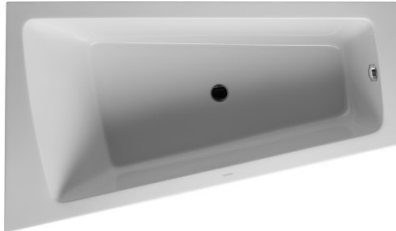

**Bathtub # 70026400000090 / 710264001001090 /
710264001461090 / 710264002001090 / 710264002461090 /
710264002501090 / 710264002511090 / 710264002521090 ...**

| < 66 7/8" Inch > |

Bathtub	Dimension	Weight	Order number
with one backrest slope left, with integrated acrylic panel and support frame, cUPC listed, 1/4" sanitary acrylic			
Colors			
00 White			
Variant			
Base tub	66 7/8" x 39 3/8" Inch	150 lb	70026400000090
Air-System	66 7/8" x 39 3/8" Inch	150 lb	710264001001090
Air-System with remote	66 7/8" x 39 3/8" Inch	150 lb	710264001461090
Jet-System	66 7/8" x 39 3/8" Inch	150 lb	710264002001090
Jet-System with remote	66 7/8" x 39 3/8" Inch	150 lb	710264002461090
Jet-System with heater	66 7/8" x 39 3/8" Inch	150 lb	710264002501090
Jet-System with heater and ozone	66 7/8" x 39 3/8" Inch	150 lb	710264002511090
Jet-System with remote and heater	66 7/8" x 39 3/8" Inch	150 lb	710264002521090
Jet-System with remote, heater and ozone	66 7/8" x 39 3/8" Inch	150 lb	710264002531090
Combi-System	66 7/8" x 39 3/8" Inch	150 lb	710264003001090
Combi-System with remote	66 7/8" x 39 3/8" Inch	150 lb	710264003461090
Combi-System with heater	66 7/8" x 39 3/8" Inch	150 lb	710264003501090
Combi-System with heater and ozone	66 7/8" x 39 3/8" Inch	150 lb	710264003511090
Combi-System with remote and heater	66 7/8" x 39 3/8" Inch	150 lb	710264003521090
Combi-System with remote, heater and ozone	66 7/8" x 39 3/8" Inch	150 lb	710264003531090
Combi-System with light	66 7/8" x 39 3/8" Inch	150 lb	710264004001090
Combi-System with light and remote	66 7/8" x 39 3/8" Inch	150 lb	710264004461090
Combi-System with light and heater	66 7/8" x 39 3/8" Inch	150 lb	710264004501090
Combi-System with light, heater and ozone	66 7/8" x 39 3/8" Inch	150 lb	710264004511090
Combi-System with light, remote and heater	66 7/8" x 39 3/8" Inch	150 lb	710264004521090
Combi-System with light, remote, heater and ozone	66 7/8" x 39 3/8" Inch	150 lb	710264004531090
Accessory for bath- and whirltub			