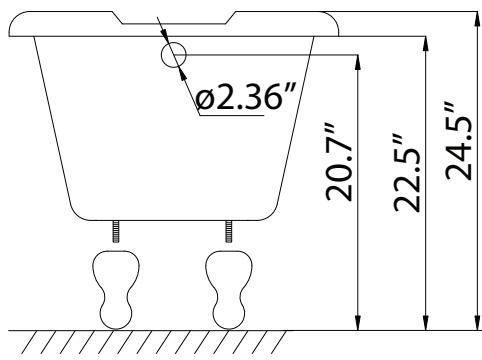

ECUSAR60

Drain hole thickness 3/8" - 1/2"
 Overflow hole thickness 1/2" - 3/4"

AUGUST 2007				ELIZABETHAN CLASSICS
SIZE	60" x 31.5" x 24.5"	UNIT	INCH	
TYPE	ECUSAR60 /ACRYLIC			

NOTE:
 These dimensions are for reference only and can vary ±1/4".
 If exact measurements are required use the actual tub to be installed.