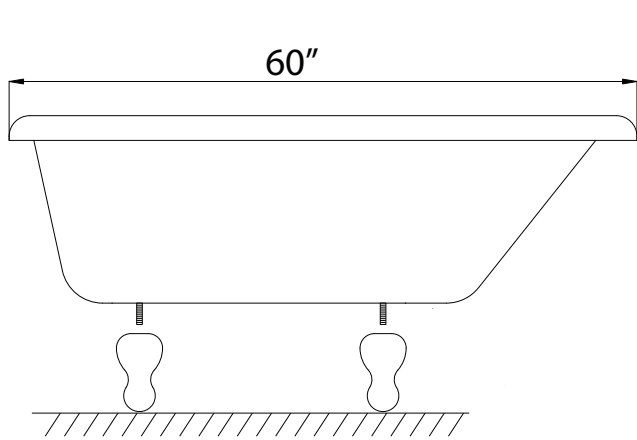

ECUSAR60

Drain hole thickness 3/8" - 1/2"
 Overflow hole thickness 1/2" - 3/4"

AUGUST 2007				ELIZABETHAN CLASSICS
SIZE	60" x 31.5" x 24.5"	UNIT	INCH	
TYPE	ECUSAR60 /ACRYLIC			

NOTE:
 These dimensions are for reference only and can vary ±1/4".
 If exact measurements are required use the actual tub to be installed.