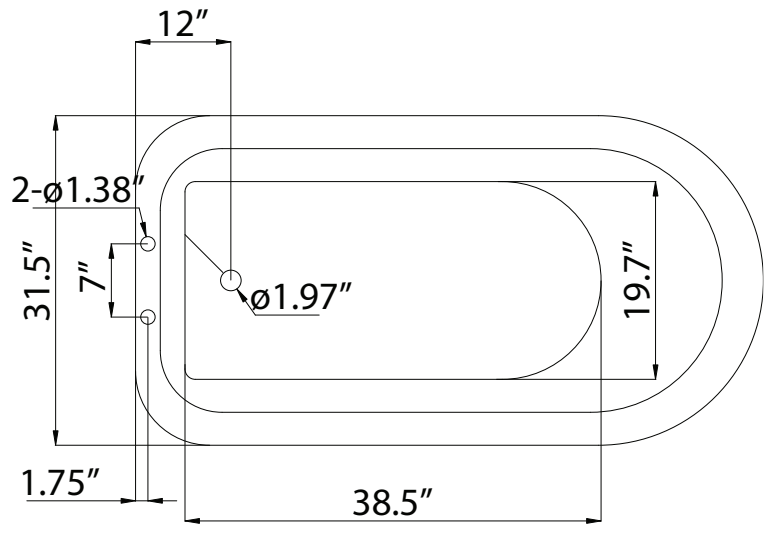

ECUSAR60

Drain hole thickness 3/8" - 1/2"
 Overflow hole thickness 1/2" - 3/4"

AUGUST 2007				ELIZABETHAN CLASSICS
SIZE	60" x 31.5" x 24.5"	UNIT	INCH	
TYPE	ECUSAR60 /ACRYLIC			

NOTE:
 These dimensions are for reference only and can vary ±1/4".
 If exact measurements are required use the actual tub to be installed.