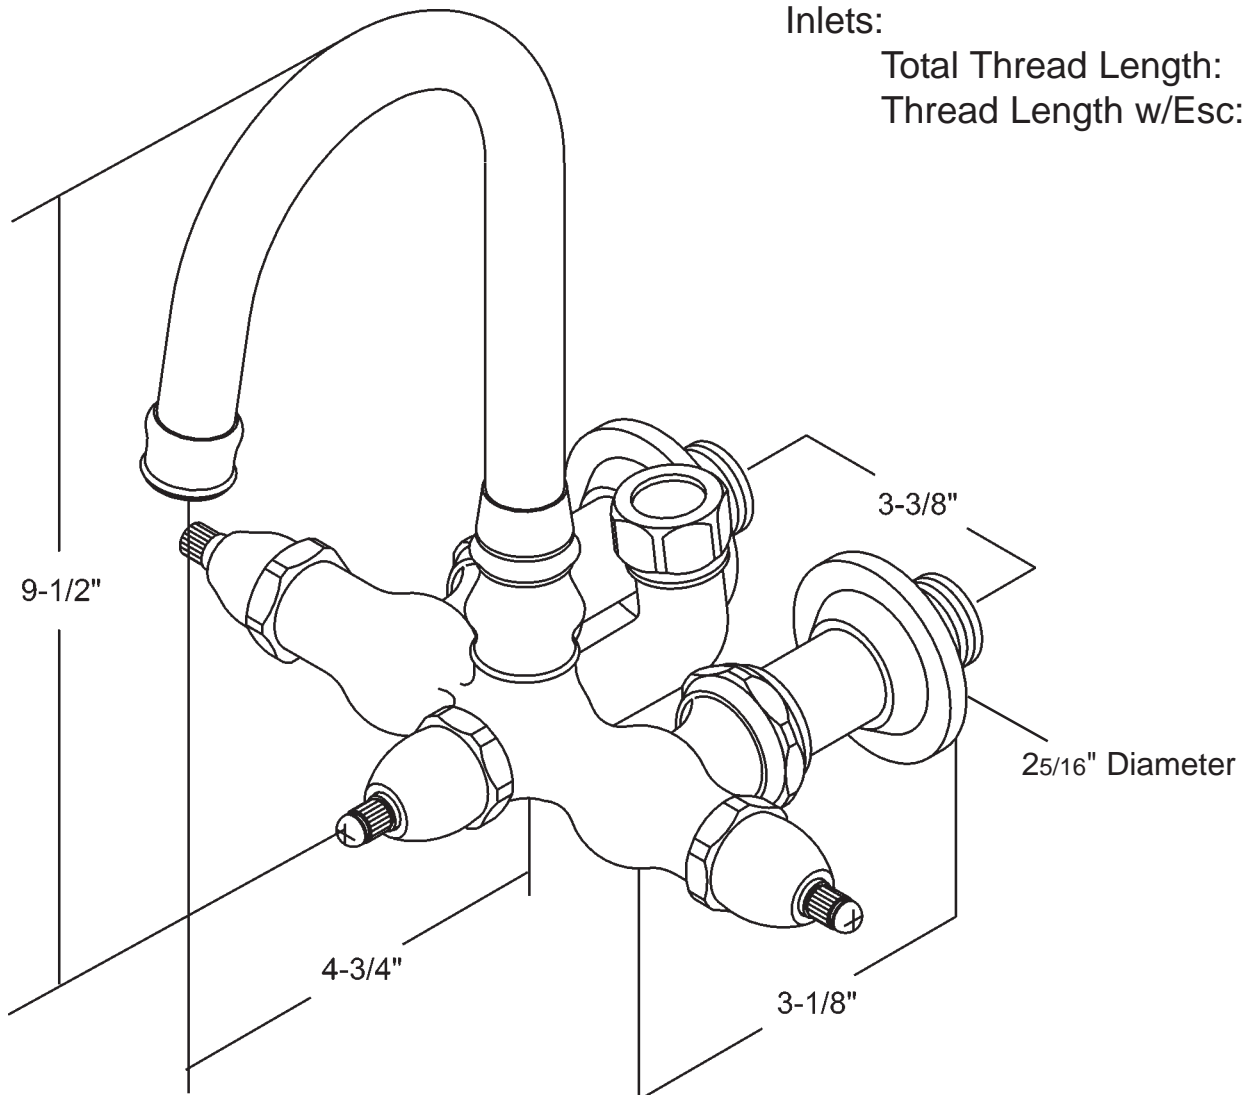

Specification for **TW14 - TW16**

Tubwall Mount

1/4" Turn Washerless Cartridges

Flow Rate : 5.5 GPM @ 60 PSI
 Handshower 2.5 GPM

Inlets: 1" OD
 Total Thread Length: 115/16"
 Thread Length w/Esc: 13/8"

Specification for TW14 - TW16 (Cont.)