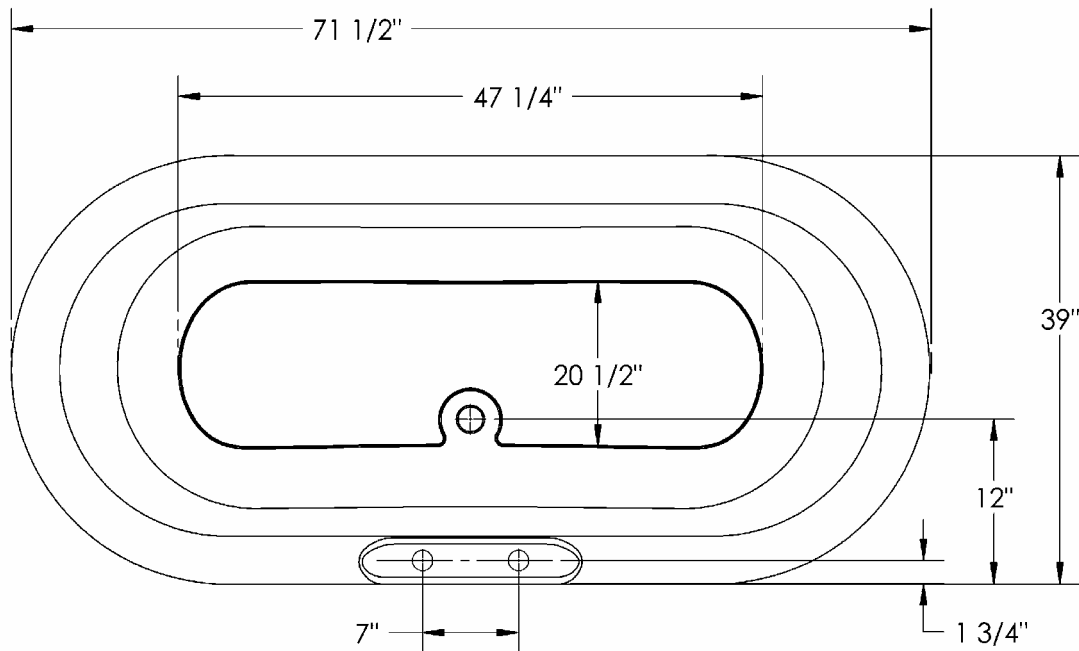

USADF

Acrylic 71" Dual on Feet

Water Capacity	82 Gal.
Empty Tub weight	134 lbs.
Filled Tub Weight	656 lbs.
Shipping tub weight	176 lbs.
Max Water Depth	13"
Hole Diameters	
Faucet	1-3/8"
Drain	2"
Overflow	2-1/2"

These dimensions are for reference only, and can vary +/- 1/4". If exact measurements are required, please use the actual tub to be installed.

USADF

$$A = 2\frac{5}{8}''$$

$$B = 12\frac{1}{4}''$$

These dimensions are for reference only, and can vary +/- 1/4". If exact measurements are required, please use the actual tub to be installed.