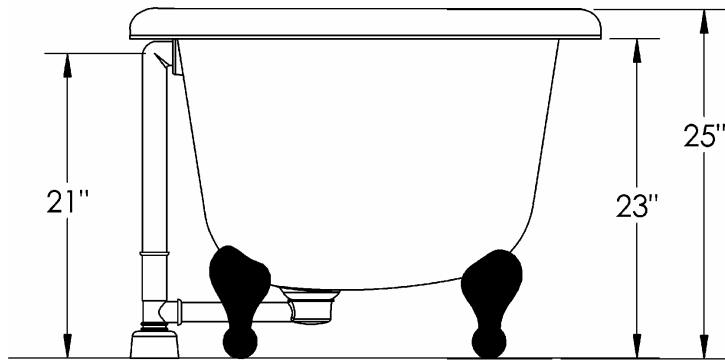

USADF

Acrylic 71" Dual on Feet

Water Capacity	82 Gal.
Empty Tub weight	134 lbs.
Filled Tub Weight	656 lbs.
Shipping tub weight	176 lbs.
Max Water Depth	13"
Hole Diameters	
Faucet	1-3/8"
Drain	2"
Overflow	2-1/2"

These dimensions are for reference only, and can vary +/- 1/4". If exact measurements are required, please use the actual tub to be installed.

USADF

$$A = 2\frac{5}{8}''$$

$$B = 12\frac{1}{4}''$$

These dimensions are for reference only, and can vary +/- 1/4". If exact measurements are required, please use the actual tub to be installed.