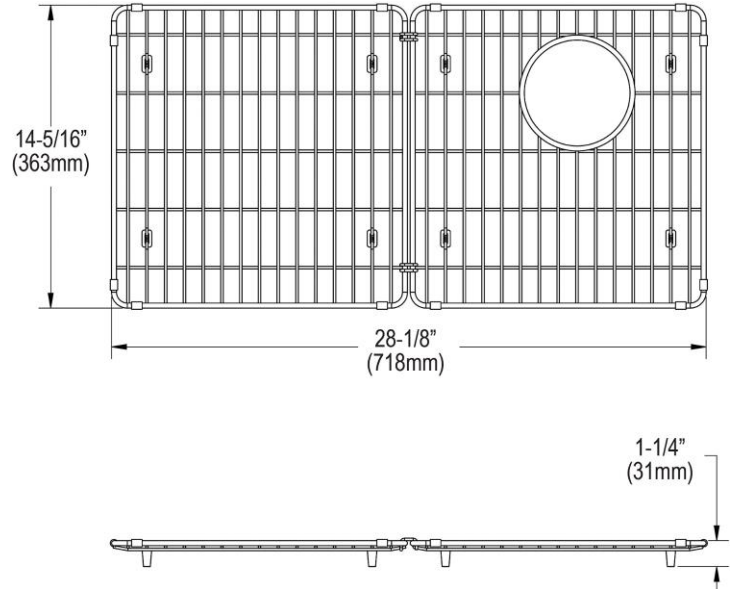

Material:	Stainless Steel
Dimensions:	28-1/4" x 14-5/16" x 1-1/4"
Fits Bowl Size(s):	30-5/16" x 16-13/32"

Special Note: For bowls with rear right drain opening.

AMERICAN PRIDE. A LIFETIME TRADITION.
Like your family, the Elkay family has values and traditions that endure. For almost a century, Elkay has been a family-owned and operated company, providing thousands of jobs that support our families and communities.

[Clean and Care Manual (PDF)](#)

[Clean and Care Manual (PDF)](#)

[Warranty (PDF)](#)