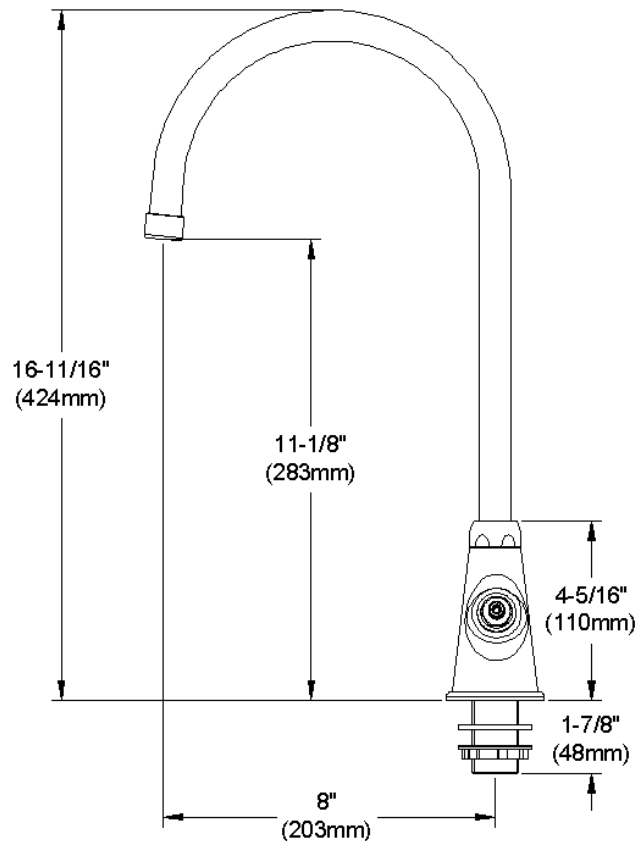

ELKAY[®]

SPECIFICATIONS

Commercial Faucet Model LK500GN08T4 Deck Mount Single Hole Gooseneck 8"

GENERAL FEATURES

- Quarter turn ceramic disc cartridge
- Solid brass construction
- Chrome Finish
- Replacement cartridge A70001 for cold
- Replacement cartridge A70002 for hot
- Includes spout swing restriction pin
- Dual control

COMPLIES WITH:

- ASME/ANSI A112.18.1
- CSA B125-01
- NSF/ANSI 61
- ADA
- UPC/CUPC
- IAPMO Listed

Wristblade Handle 4 inch, Two Piece

Replacement Handle A55387
Replacement Escutcheon A55391

FRONT VIEW

(shown less handles)