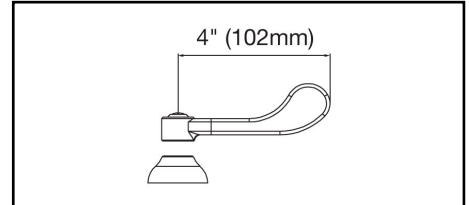

ELKAY[®]

SPECIFICATIONS

Commercial Faucet Model LK500GN08T4 Deck Mount Single Hole Gooseneck 8"

GENERAL FEATURES

- Quarter turn ceramic disc cartridge
- Solid brass construction
- Chrome Finish
- Replacement cartridge A70001 for cold
- Replacement cartridge A70002 for hot
- Includes spout swing restriction pin
- Dual control

COMPLIES WITH:

- ASME/ANSI A112.18.1
- CSA B125-01
- NSF/ANSI 61
- ADA
- UPC/CUPC
- IAPMO Listed

Wristblade Handle 4 inch, Two Piece

Replacement Handle A55387
Replacement Escutcheon A55391

FRONT VIEW

(shown less handles)