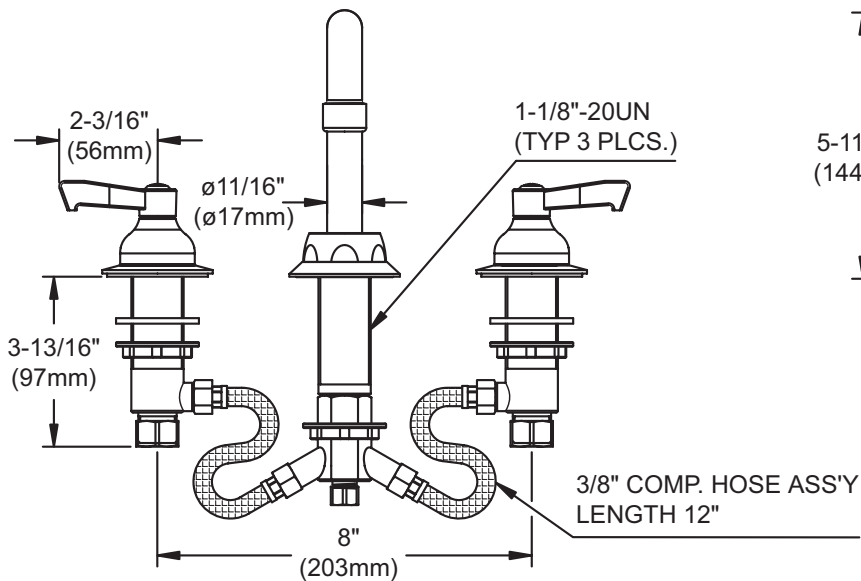

ELKAY®

SPECIFICATIONS

Commercial Faucet Model LK800AT08L2 Deck Mount 8" Center Arc Tube 8"

GENERAL FEATURES

- Quarter turn ceramic disc cartridge
- Solid brass construction
- Chrome finish
- Replacement cartridge A70001 for cold
- Replacement cartridge A70002 for hot
- Includes spout swing restriction pin
- Adjustable mounting up to 8" spread

COMPLIES WITH:

- ASME/ANSI A112.18.1
- CSA B125-01
- NSF/ANSI 61
- ADA
- UPC/CUPC
- IAPMO Listed

FRONT VIEW