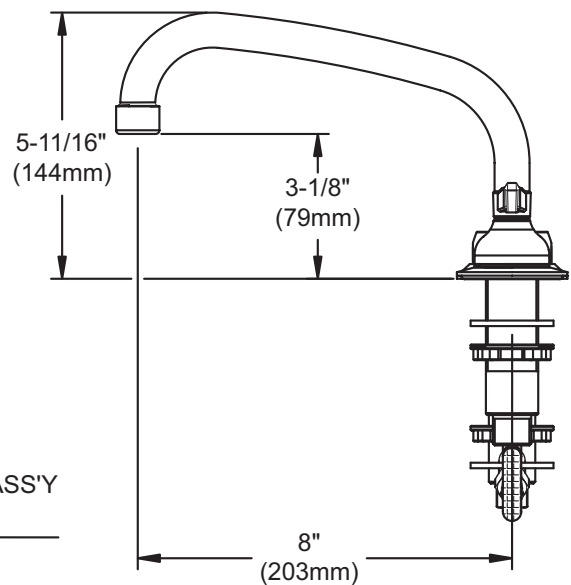

SIDE VIEW

Job Name:	Item #:
Notes:	
Architect/Engineer Approval:	Date:

For warranty information go to www.elkayusa.com