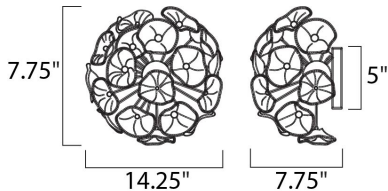

MEASUREMENTS:

DIMENSION: 14.25" W x 7.50" H x 7.50" Ext
 BACK PLATE OAH: 5.00" W x 5.00" H
 CANOPY: 5.00" W x 5.00" H
 HANGING WEIGHT: 8.82 lb

LAMPING:

LUMENS: 1,500 Rated
 BULB: 3.00 x 40W G9 (INCLUDED), 120W Total
 DIMMABLE: Standard Dimmer
 COLOR_TEMP: 2900K