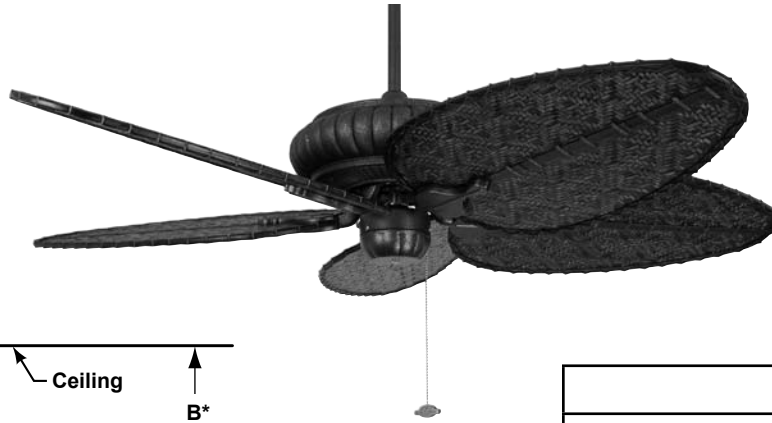

## **SPECIFICATION SHEET**

celebrating 25 years

*Product Specifications subject to change*

**BELLERIA®**

# FP4320\*\* Wet-Location Ceiling Fan

\*Dimension when used with BPD4A blades. Ceiling to blade measurement will vary depending on blade.