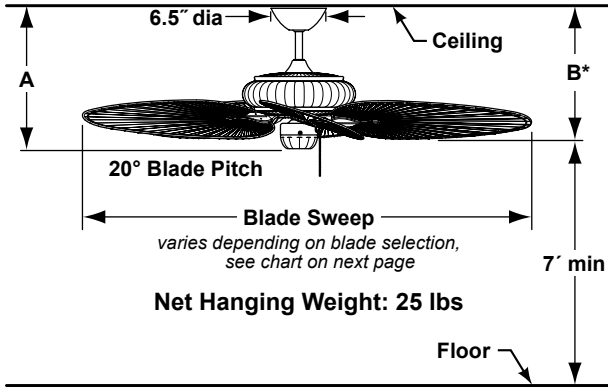

## **SPECIFICATION SHEET**

celebrating 25 years

*Product Specifications subject to change*

**BELLERIA®**

# FP4320\*\* Wet-Location Ceiling Fan

\*Dimension when used with BPD4A blades. Ceiling to blade measurement will vary depending on blade.