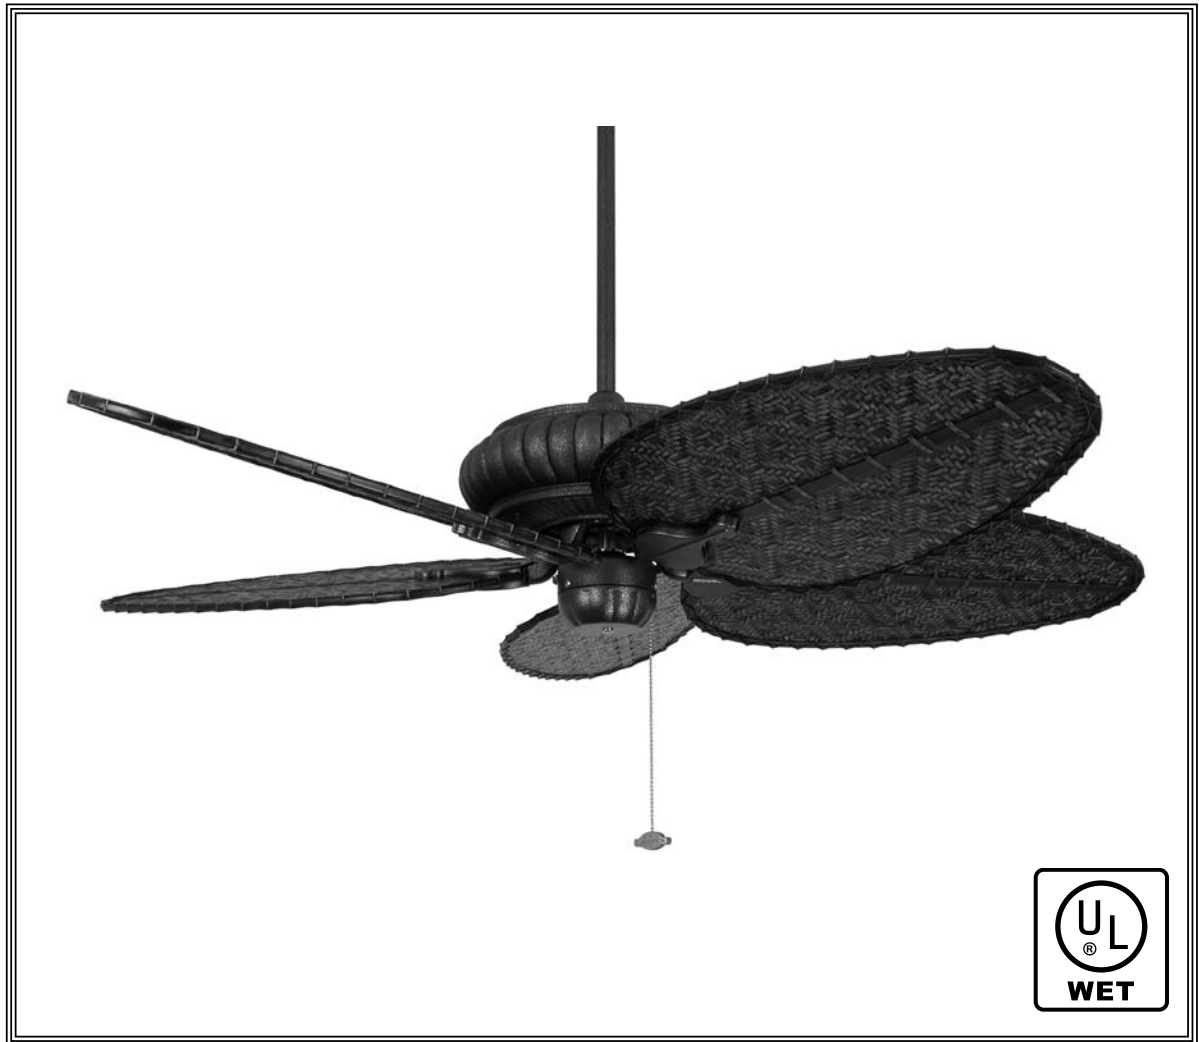

# The Belleria<sup>®</sup>

**FP4320 Series**

## **SPECIFICATION SHEET**

celebrating 25 years

*Product Specifications subject to change*

**BELLERIA®**

# FP4320\*\* Wet-Location Ceiling Fan

\*Dimension when used with BPD4A blades. Ceiling to blade measurement will vary depending on blade.