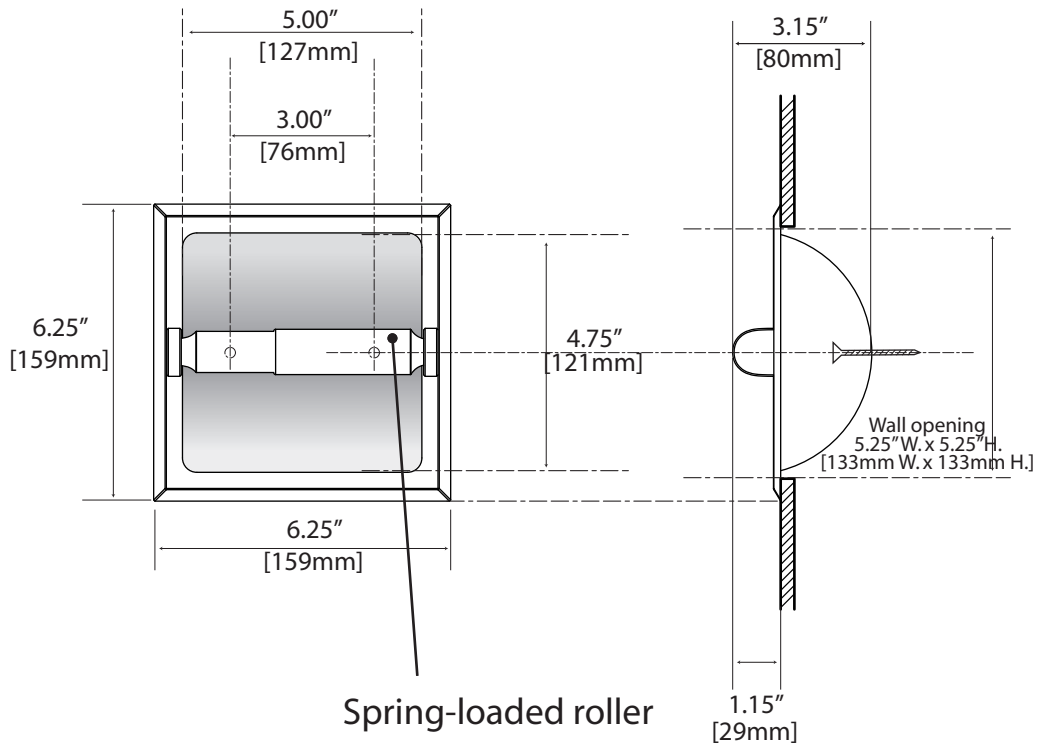

# Recessed Tissue Paper Holder

General specifications

## Recessed Tissue Paper Holder

- (#780) Satin Nickel
- (#781) Protective Finish
- (#782) Chrome
- (#784) Bronze