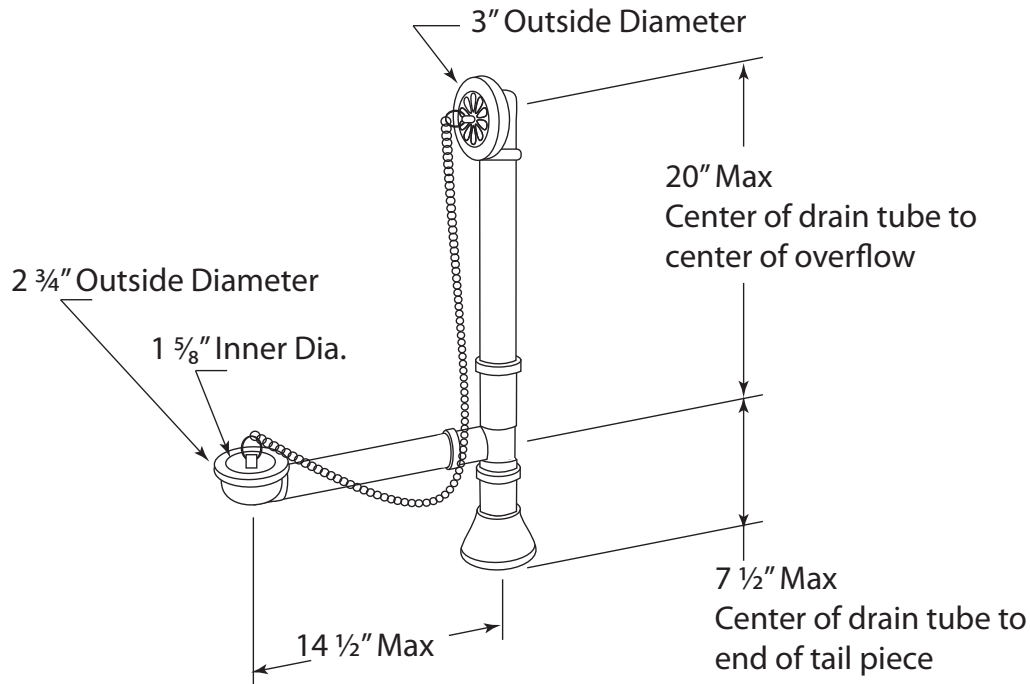

VICTORIAN LEG TUB DRAIN

Model T-CDRN

Features/ Technical Information

- 17 Gauge tubing
- Tubing Diameter 1 1/2" OD

Specified Models:

Model No.	Product Description
 T-CDRN	Victorian Leg Tub Drain w/Chain & Stopper

Finish Codes:

* Tub Drain Series Finish Codes	
(Add to base model number, Example: T-CDRN-PC)	
Polished Chrome	PC
Satin Nickel	SN
Millennium Brass	MB
Oil Rubbed Bronze	ORB

Giagni reserves the right to make specification and pricing changes without notice or obligation, and to change or discontinue models and finishes. All rights reserved. © Giagni 2008