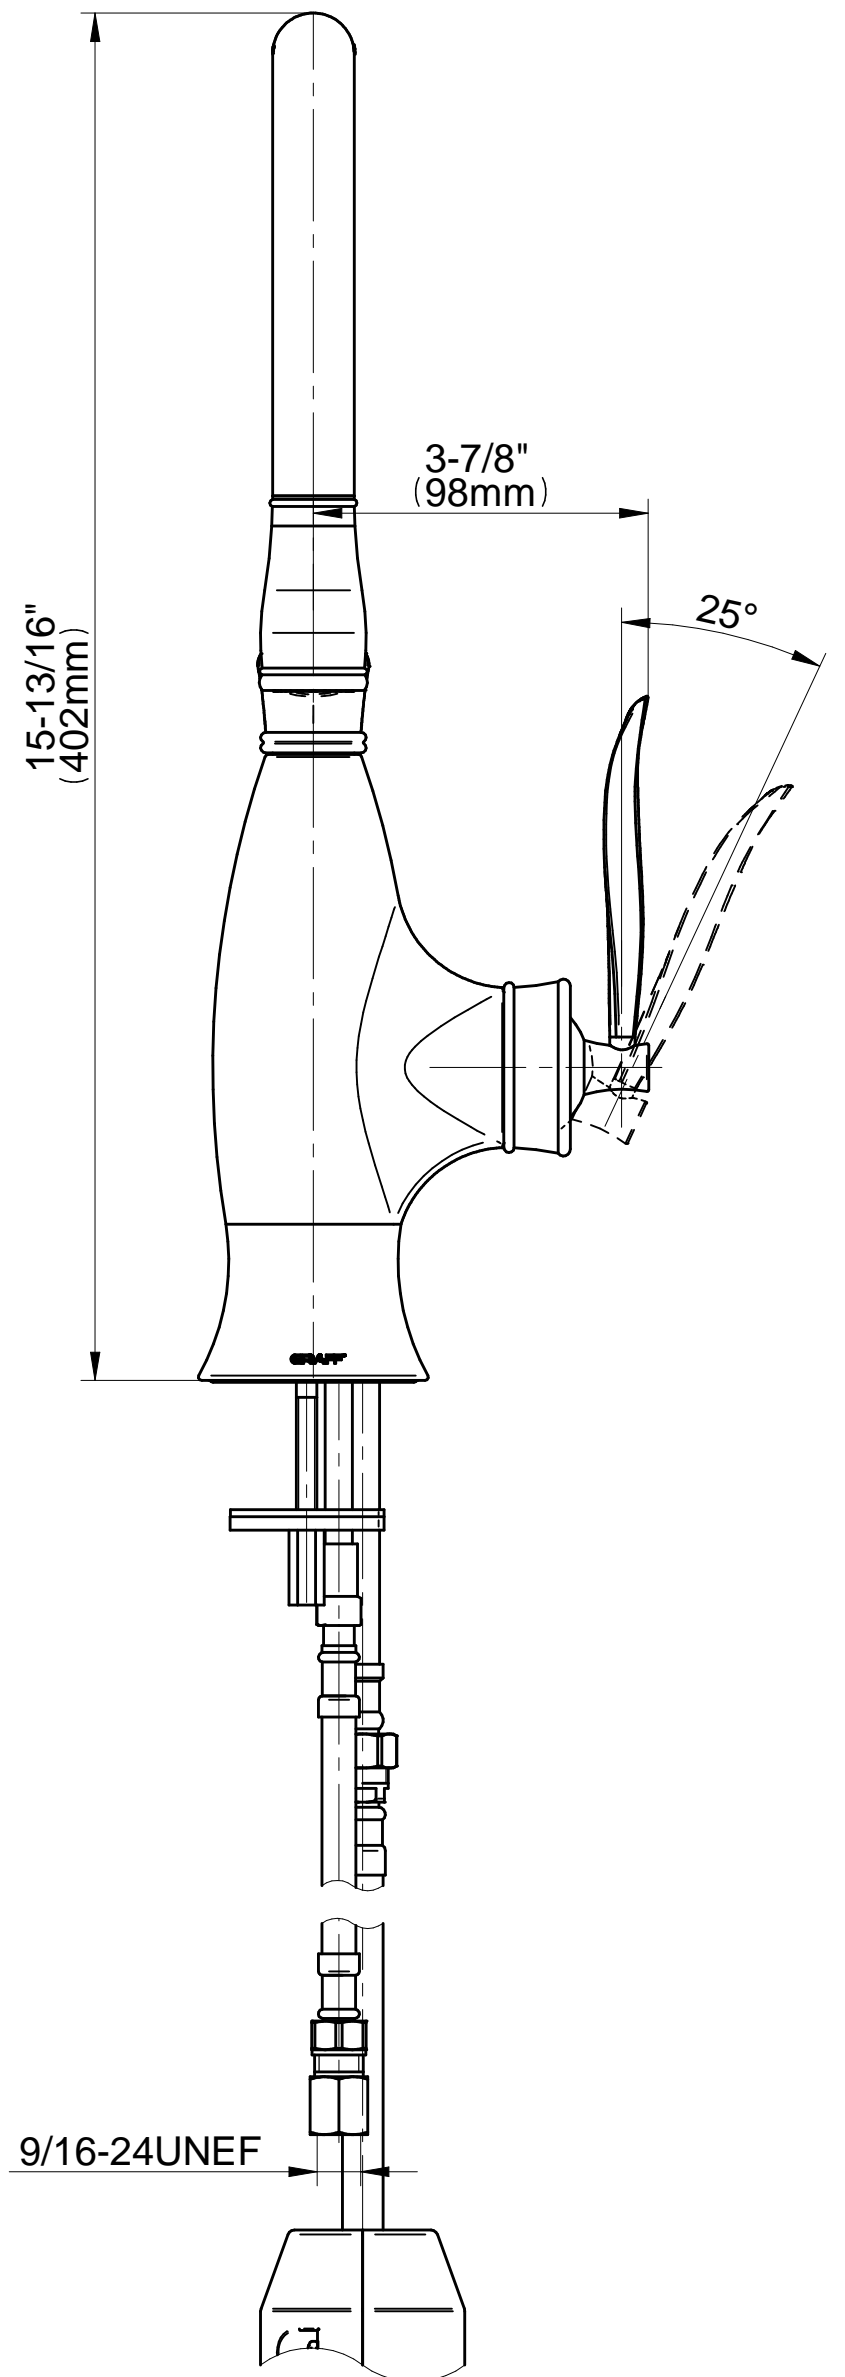

GN-4834-LM51

Bollero Series

GRAFF[®]
CUTTING EDGE DESIGN