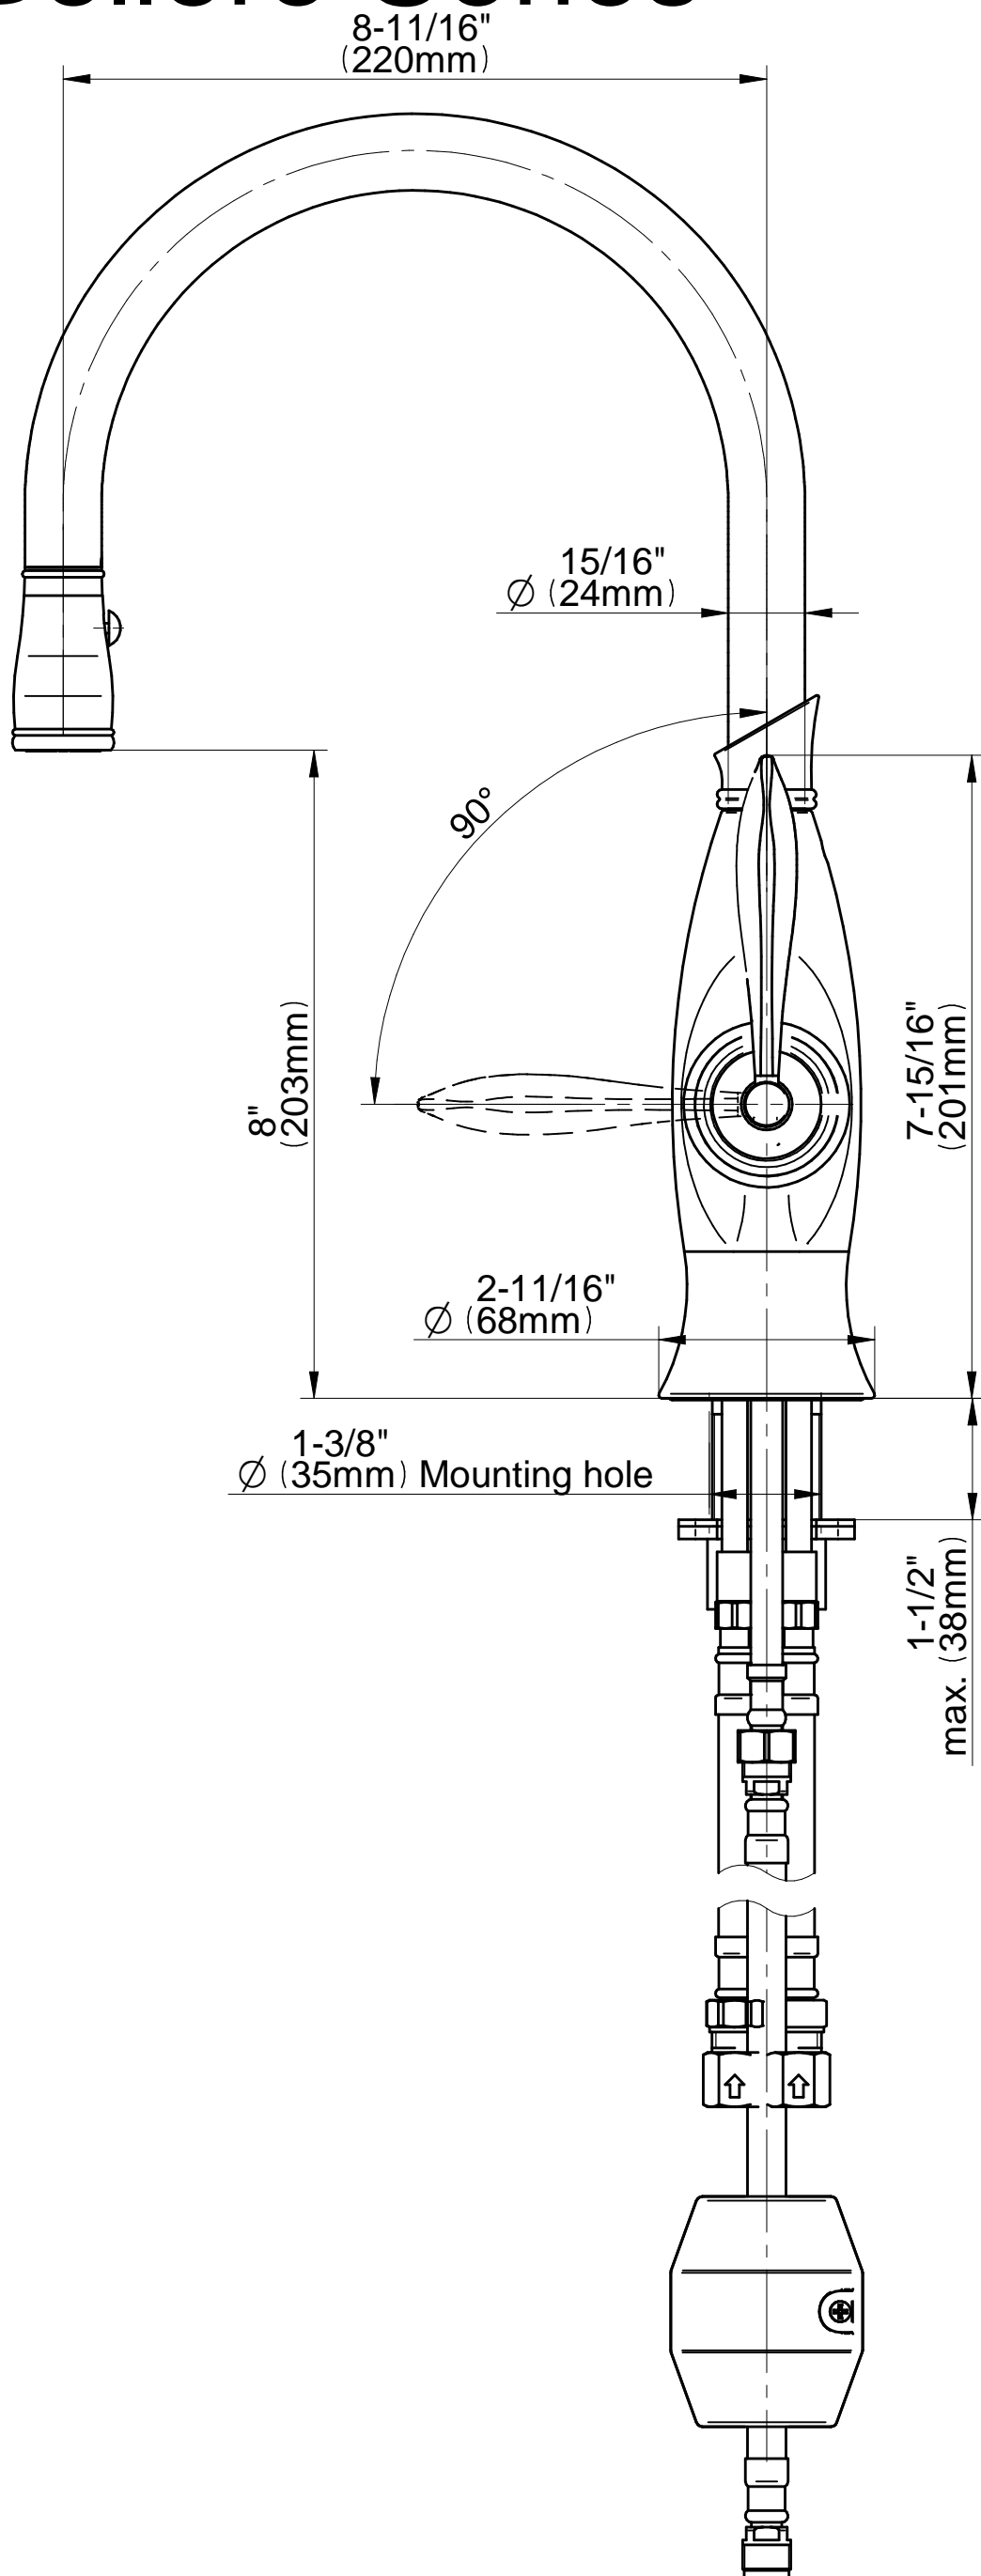

GN-4834-LM51

Bollero Series

GRAFF[®]
CUTTING EDGE DESIGN