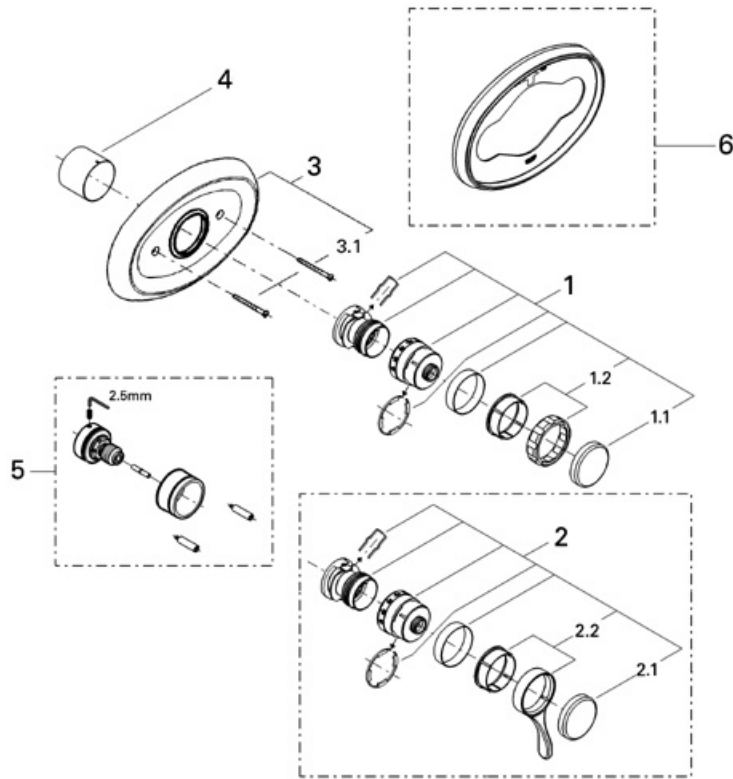

19 420 Trim, 3/4" Thermostat

Exploded View

Parts Breakdown

Pos. No.	Spare part Description	Product No.	Pcs.
	19419 / 19420		
1	Thermostat grip handle	47427	1
1.1	Handle cap	47428	1
1.2	Handle ring	47429	1
2	Thermostat lever handle	47432	1
2.1	Handle cap	47428	1
2.2	Lever handle	47433	1
3	Escutcheon plate	47543	1
3.1	Escutcheon screws	02413	1
4	Sleeve	47430	1
	Special accessories		
5	Extension kit	47328	1
6	Compensating plate	47347	1