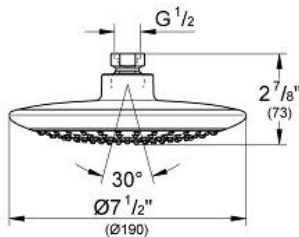

RAINSHOWER SOLO 190

Head shower 1 spray

MODEL # 27821

Pure Freude an Wasser

GROHE

GROHE America, Inc | 200 North Gary Avenue, Suite G, Roselle, IL 60172
Phone: +1 (800) 444-7643 | Fax: +1 (800) 225-2778 | us-customerservice@grohe.com

Product Description:

Head shower 1 spray

Standard Specification:

- Rain spray
- Rotating ball joint $\pm 15^\circ$
- 1/2" Connection thread
- **GROHE EcoJoy**® technology for less water and perfect flow
- **GROHE DreamSpray**® perfect spray pattern
- **GROHE StarLight**® finish
- **SpeedClean**® anti-lime system
- Flow restrictor - 2.0 gpm at 80psi
- Suitable for instantaneous heater
- Max Flow Rate 2.5 gpm at 80 psi (9.5 L/min)

Applicable Codes & Standards:

- Energy Policy Act of 1992
- ASME A112.18.1/CSA B125.1
- CalGreen

Color:

- 27821 000 chrome