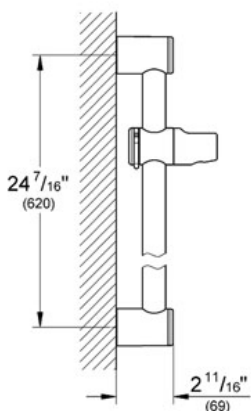

RELEXA
24" Shower Bar
MODEL # 28620

Pure Freude an Wasser

GROHE America, Inc | 200 North Gary Avenue, Suite G, Roselle, IL 60172
Phone: +1 (800) 444-7643 | Fax: +1 (800) 225-2778 | us-customerservice@grohe.com

Product Description:

24" Shower Bar

Standard Specification:

- GROHE StarLight® finish
- Diameter \varnothing 1 1/8"
- With wall holders
- Glide element and swivel holder
- Angle of inclination adjustable by click stop device
- Height adjustment by click stop

Applicable Codes & Standards:

- Energy Policy Act of 1992
- ASME A112.18.1/CSA B125.1

Color:

- 28620 000 chrome