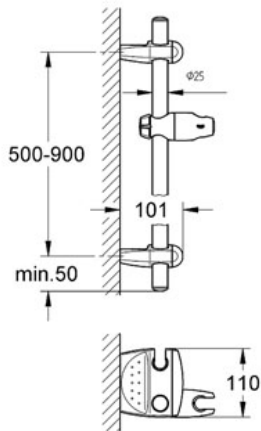

MOVARIO
36" Shower Bar
28398

Pure Freude an Wasser

GROHE America, Inc | 200 North Gary Avenue, Suite G, Roselle, IL 60172
Phone: +1 (800) 444-7643 | Fax: +1 (800) 225-2778 | us-customerservice@grohe.com

36" Shower Bar

- GROHE StarLight® finish
- GROHE QuickFix® (adjustable distance between wall shower holders for adaption to existing drillings)
- Wall mount
- Adjustable distance between wall mount shower holders (for adapting to existing piping)
- Glide element with swivel holder
- Wall brackets with trays and integrated shower holder