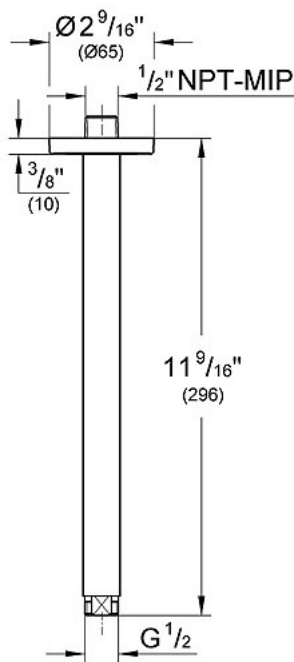

## 12" Ceiling Shower Arm

### Description

Ceiling mount  
1/2" NPT male threads

Can be used with any GROHE shower head.

### Flow Rate

N/A