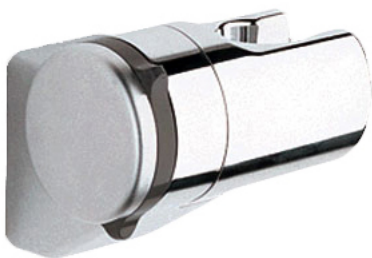

28 623 Hand shower holder

Description

Wall mount hand shower holder adjusts angle of hand shower position

Flow Rate

N/A

Code Compliance

ASME/ANSI A112.18.1M

Finish Options

28 623 000 Starlight® Chrome
28 623 AVO Infinity Satin Nickel