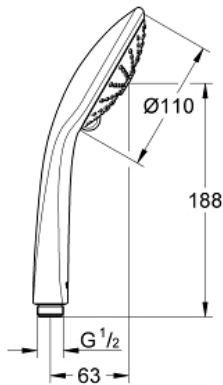

EUPHORIA 110 MASSAGE Handshower 3 Sprays

MODEL # 26513000

Pure Freude
an Wasser

GROHE

Product Description:
EUPHORIA 110 MASSAGE
Handshower 3 Sprays

Standard Specification:

- 4 5/8" Face
- 3 Adjustable sprays: Rain, Massage & SmartRain
- GROHE EcoJoy 1.75 gpm (6.6 l/min) flow limiter
- GROHE DreamSpray perfect spray pattern
- GROHE SprayDimmer (flow rate reduction)
- GROHE StarLight chrome finish
- Spray plate white
- SpeedClean anti-lime system
- Inner WaterGuide for a longer life
- Universal mounting system (fits all standard shower hoses)
- Min. recommended pressure: 15 psi (1.0 bar)

Applicable Codes & Standards:

- Energy Policy Act of 1992
- ASME A112.18.1/CSA B125.1

Color:

- 26513000 StarLight Chrome