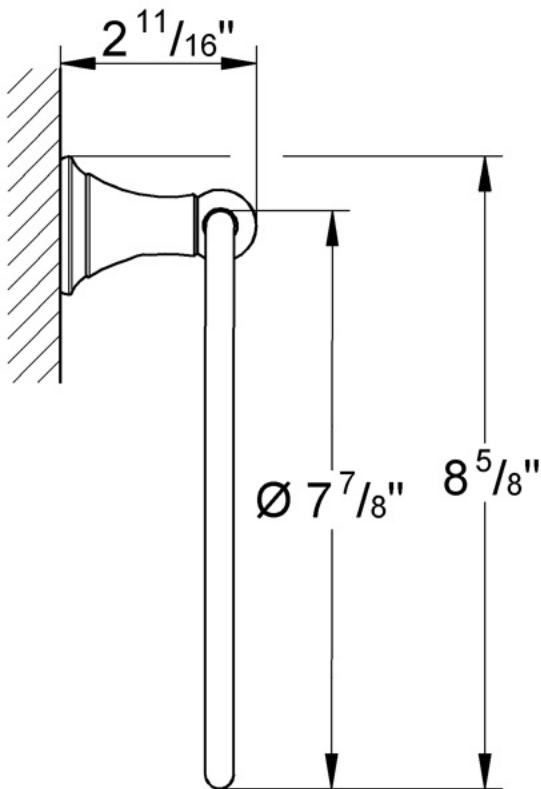

Seabury 40 158 Towel Ring

Description

8" towel ring

Flow Rate

N/A

Code Compliance

* ASME/ANSI A112.18.M

Finish Options

- 40 158 OOO Chrome
- 40 158 ROO Infinity Polished Brass
- 40 158 AVO Infinity Satin Nickel
- 40 158 RRO Velour Chrome
- 40 158 BEO Sterling Infinity Finish
- 40 158 ENO Infinity Brushed Nickel
- 40 158 ZBO Oil Rubbed Bronze