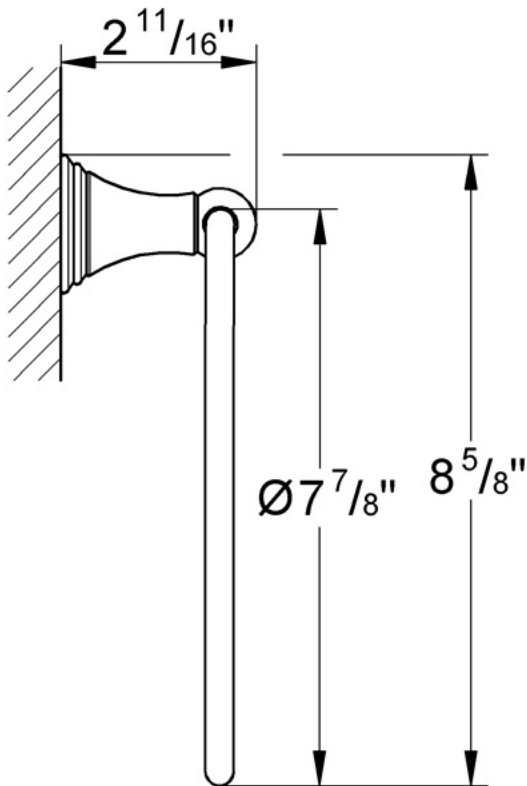

# Geneva 40 151 Towel Ring

## Description

8" towel ring

## Flow Rate

N/A